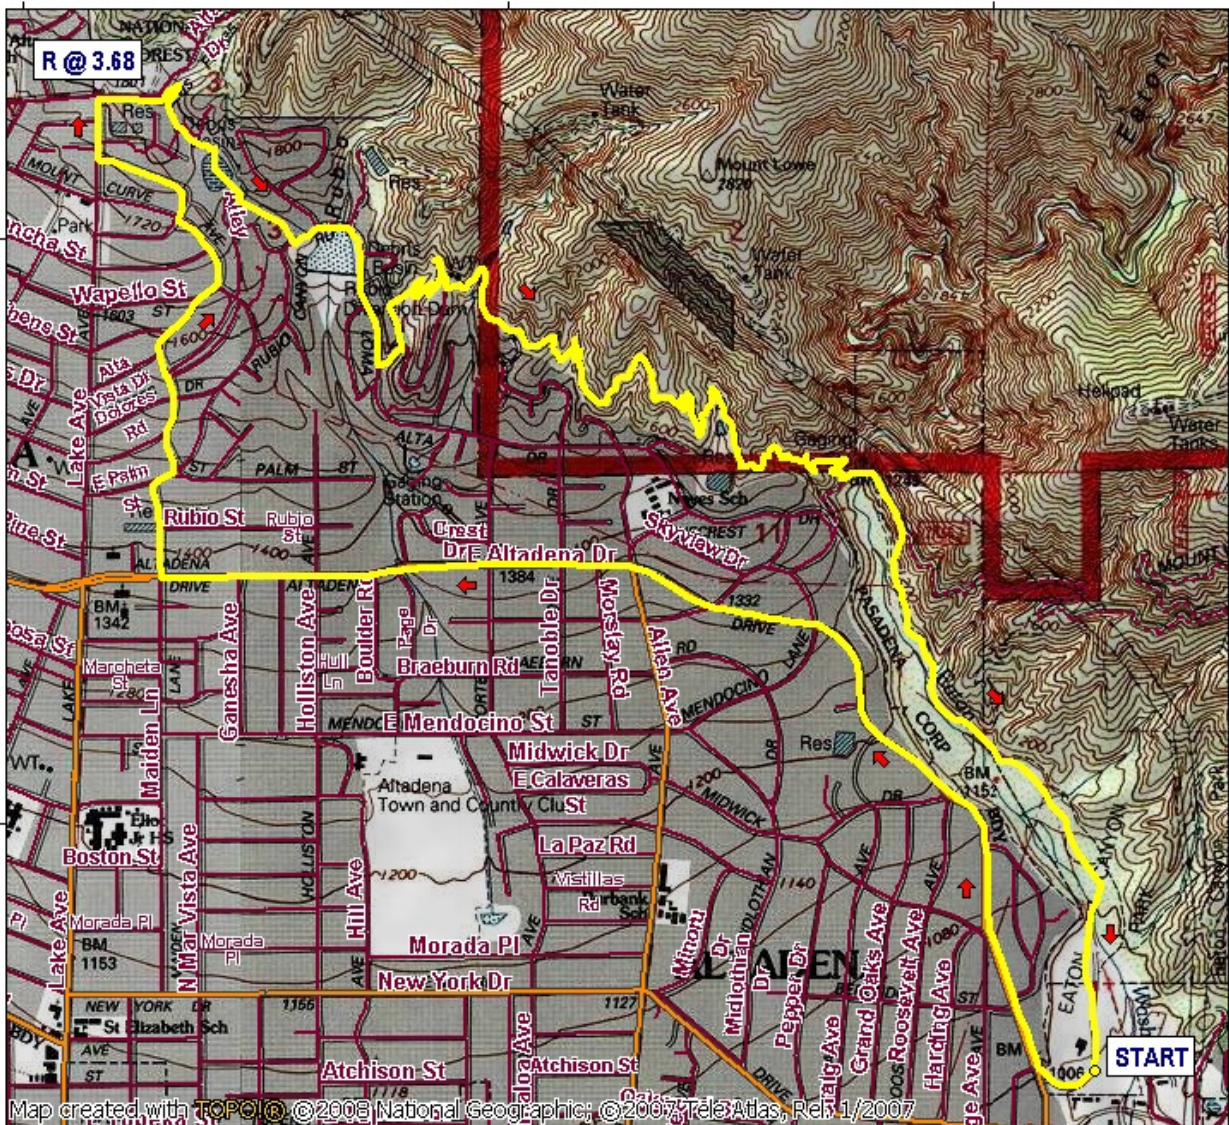

Altadena Crest Trail

118°08.000' W

118°07.000' W

WGS84 118°06.000' W

34°12.000' N

34°12.000' N

34°11.000' N

34°11.000' N

Map created with [TOPOC](http://topographic.com) © 2003 National Geographic; © 2007 7.5 Atlas, Ref. 1/2007

118°08.000' W

118°07.000' W

WGS84 118°06.000' W

TN MN
13°
09/28/08