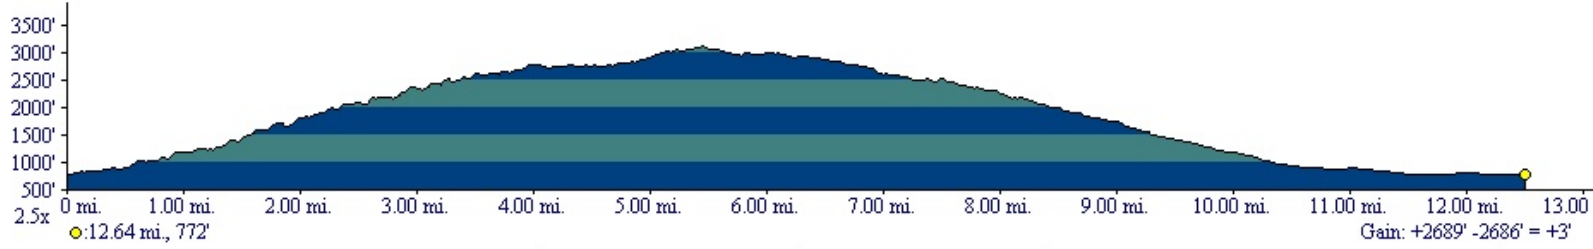

34°11.000' N

34°11.000' N

Map created with **TOPOIC** © 2008 National Geographic

118°18.000' W

118°17.000' W

WGS84 118°16.000' W

TN ↑ MN
13°
01/12/09