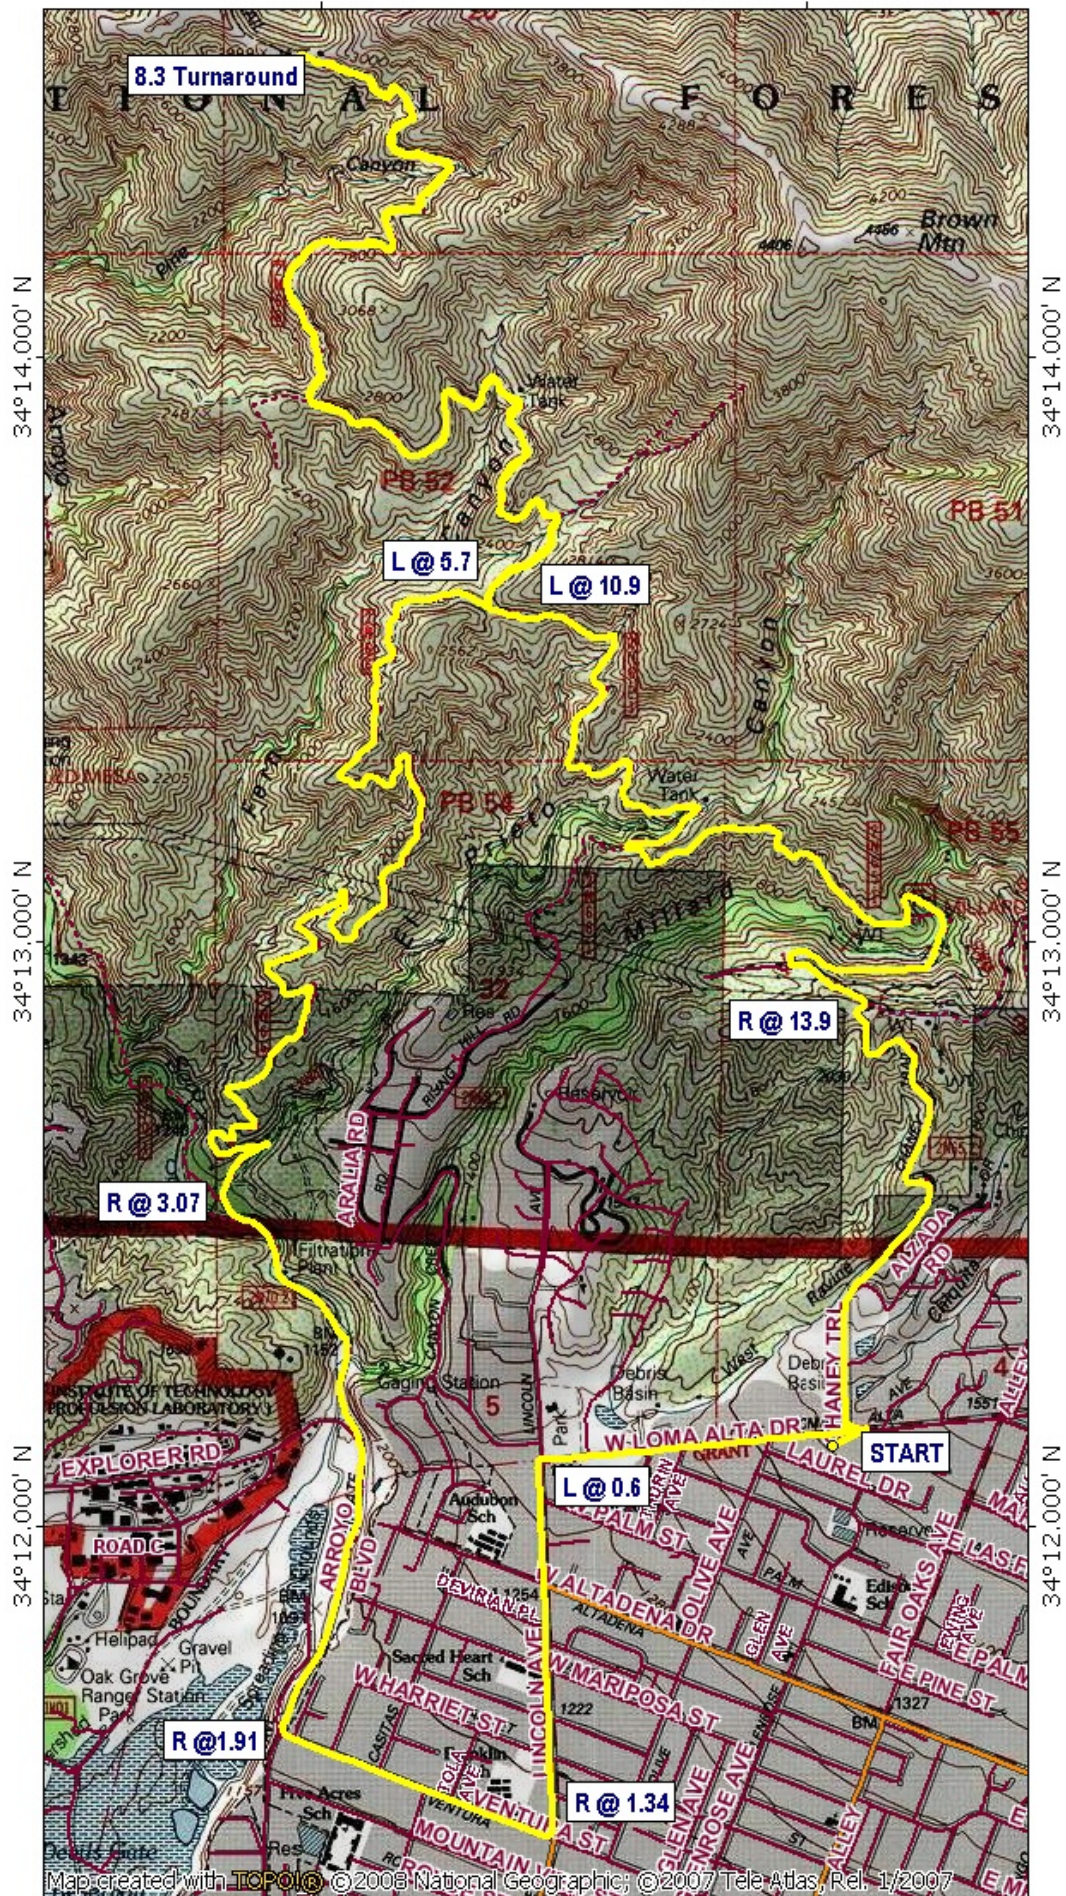

Brown Mountain Ride

118°10.000' W

WGS84 118°09.000' W

118°10.000' W

WGS84 118°09.000' W

NATIONAL GEOGRAPHIC

TN
MN
13°
12/06/08