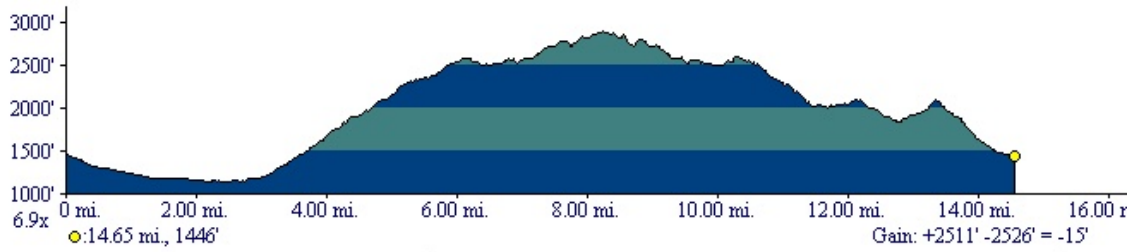

Brown Mountain Ride

118°10.000' W

WGS84 118°09.000' W

118°10.000' W

WGS84 118°09.000' W

NATIONAL GEOGRAPHIC

TN
MN
13°
12/06/08