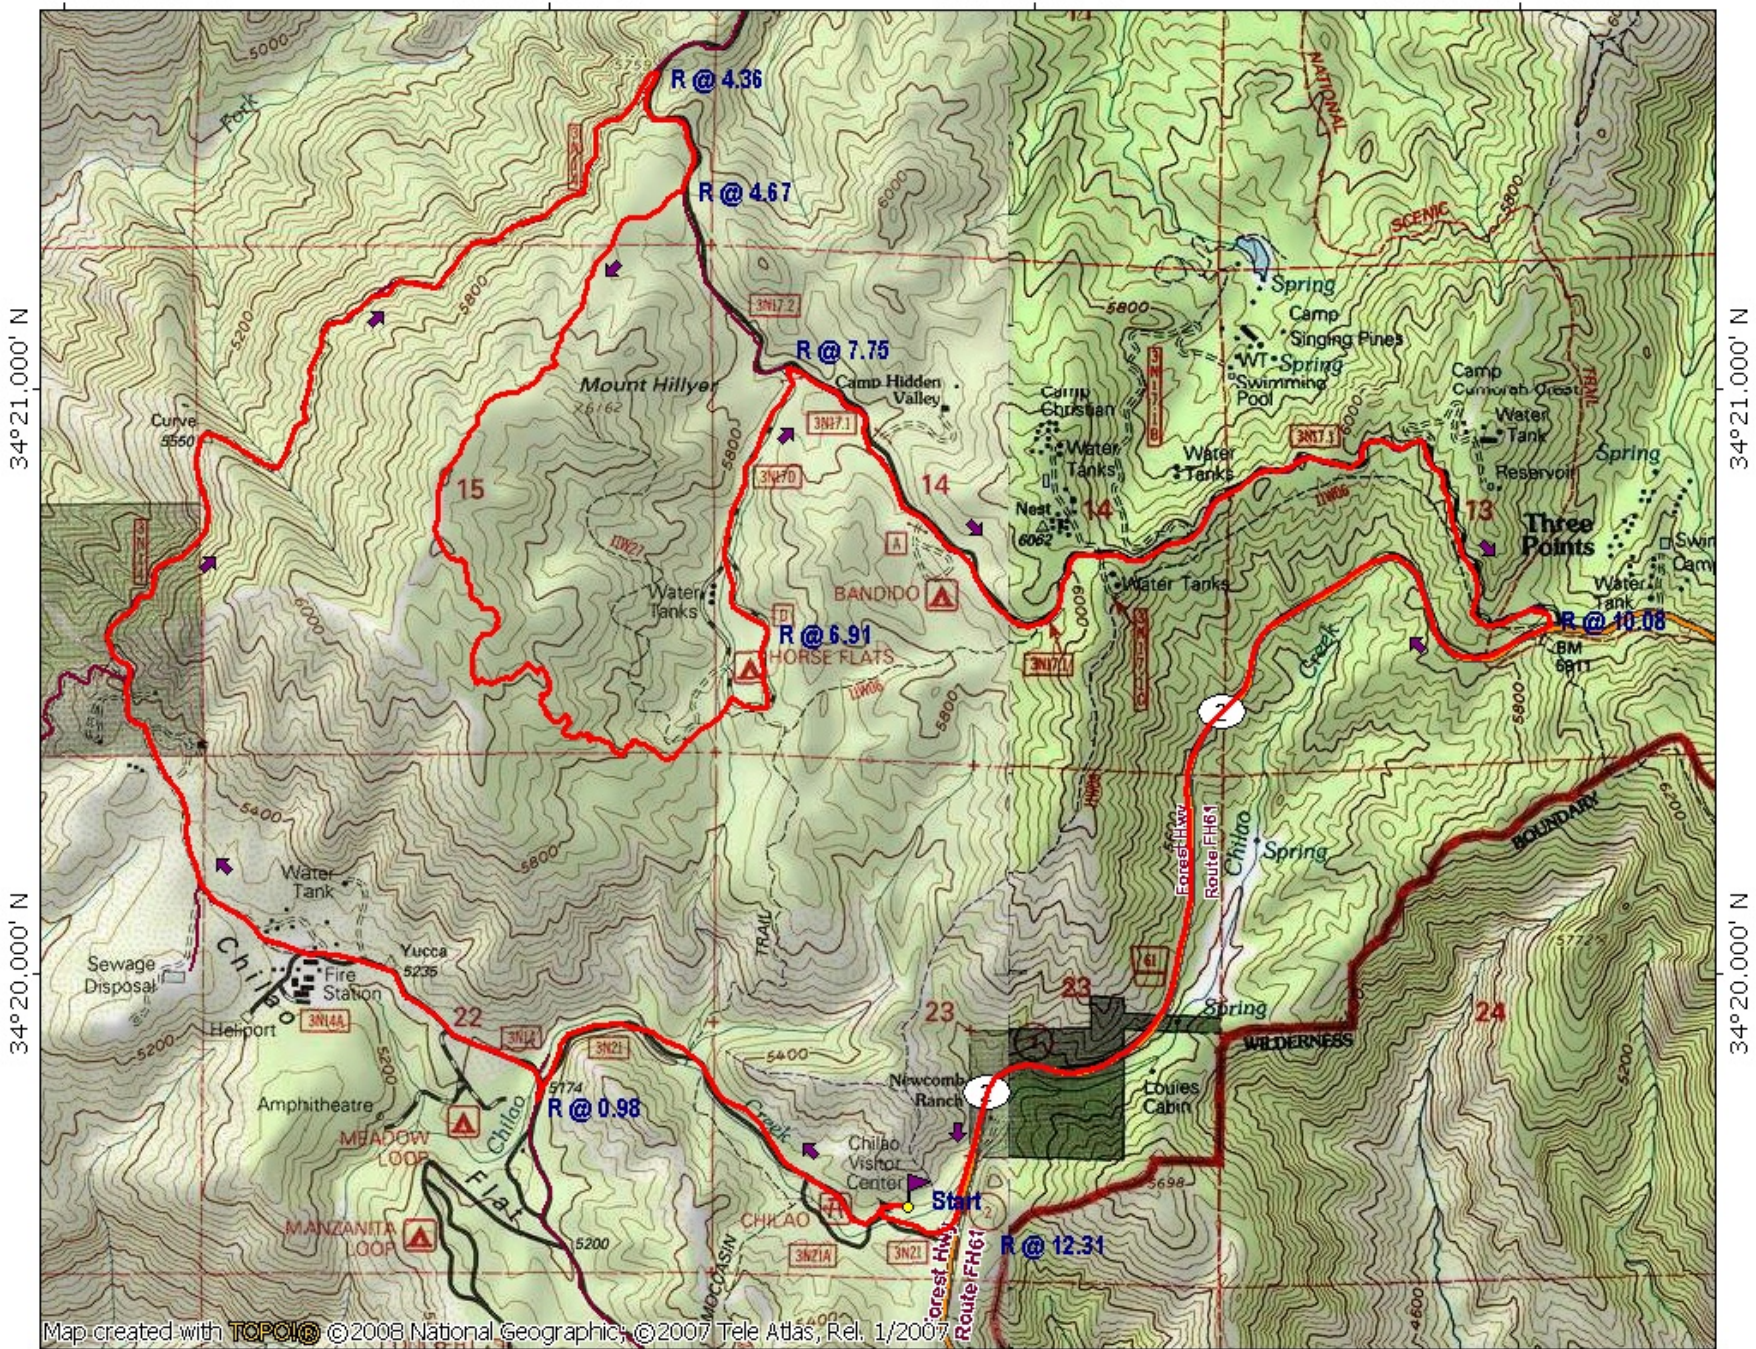

Chilao Loop

118°02.000' W

118°01.000' W

118°00.000' W

WGS84 117°59.000' W

Map created with **TCPOI** © 2008 National Geographic, © 2007 Tele Atlas, Rel. 1/2007

118°02.000' W

118°01.000' W

118°00.000' W

WGS84 117°59.000' W

620 63639 656

TN MN
13°
09/04/08