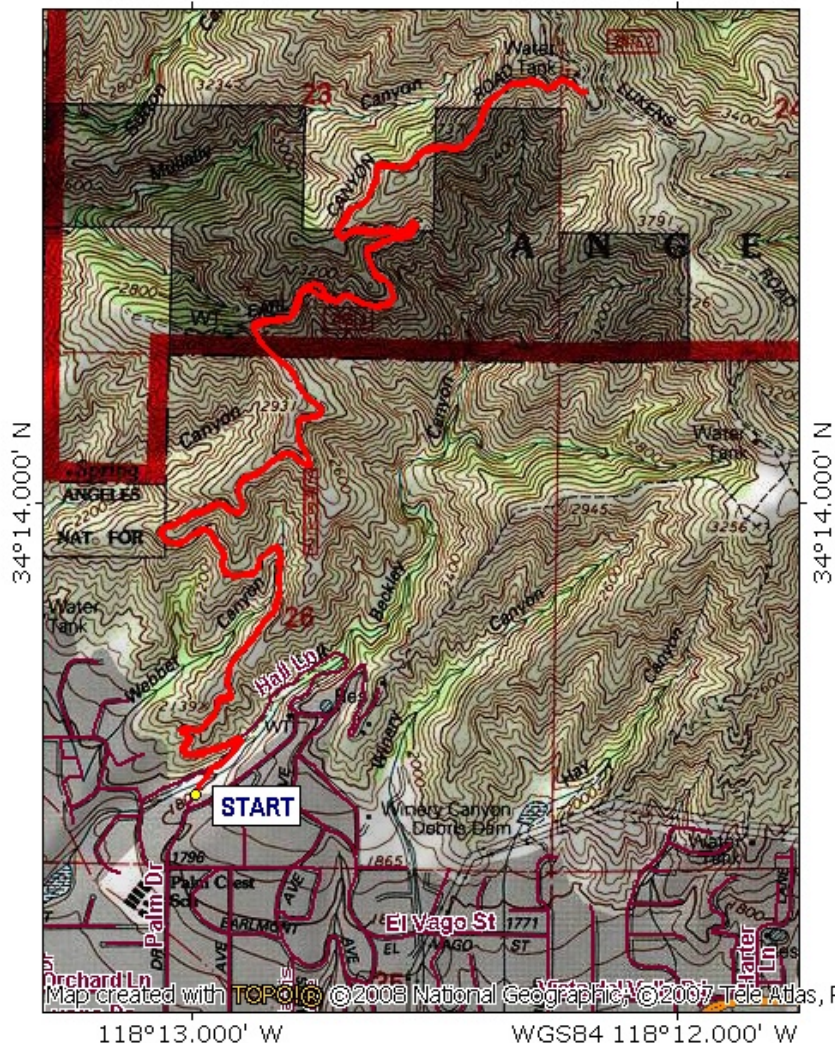

# Earl Canyon

118°13.000' W

WGS84 118°12.000' W

Map created with **TCPOI** © 2008 National Geographic, © 2007 Tele Atlas, Rel. 1/2007

118°13.000' W

WGS84 118°12.000' W

09/27/08