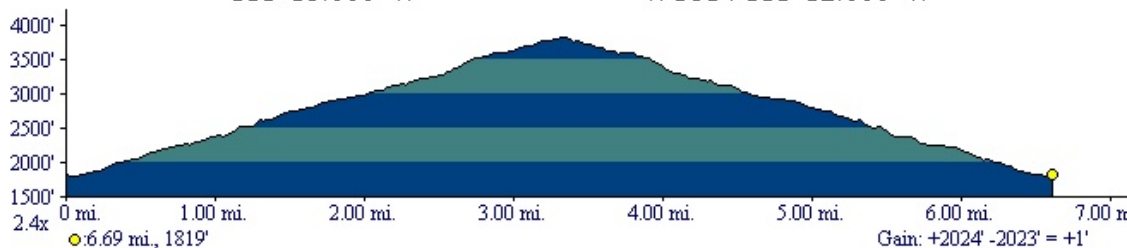

# Earl Canyon

118°13.000' W

WGS84 118°12.000' W

Map created with **TCPOI** © 2008 National Geographic, © 2007 Tele Atlas, Rel. 1/2007

118°13.000' W

WGS84 118°12.000' W

09/27/08