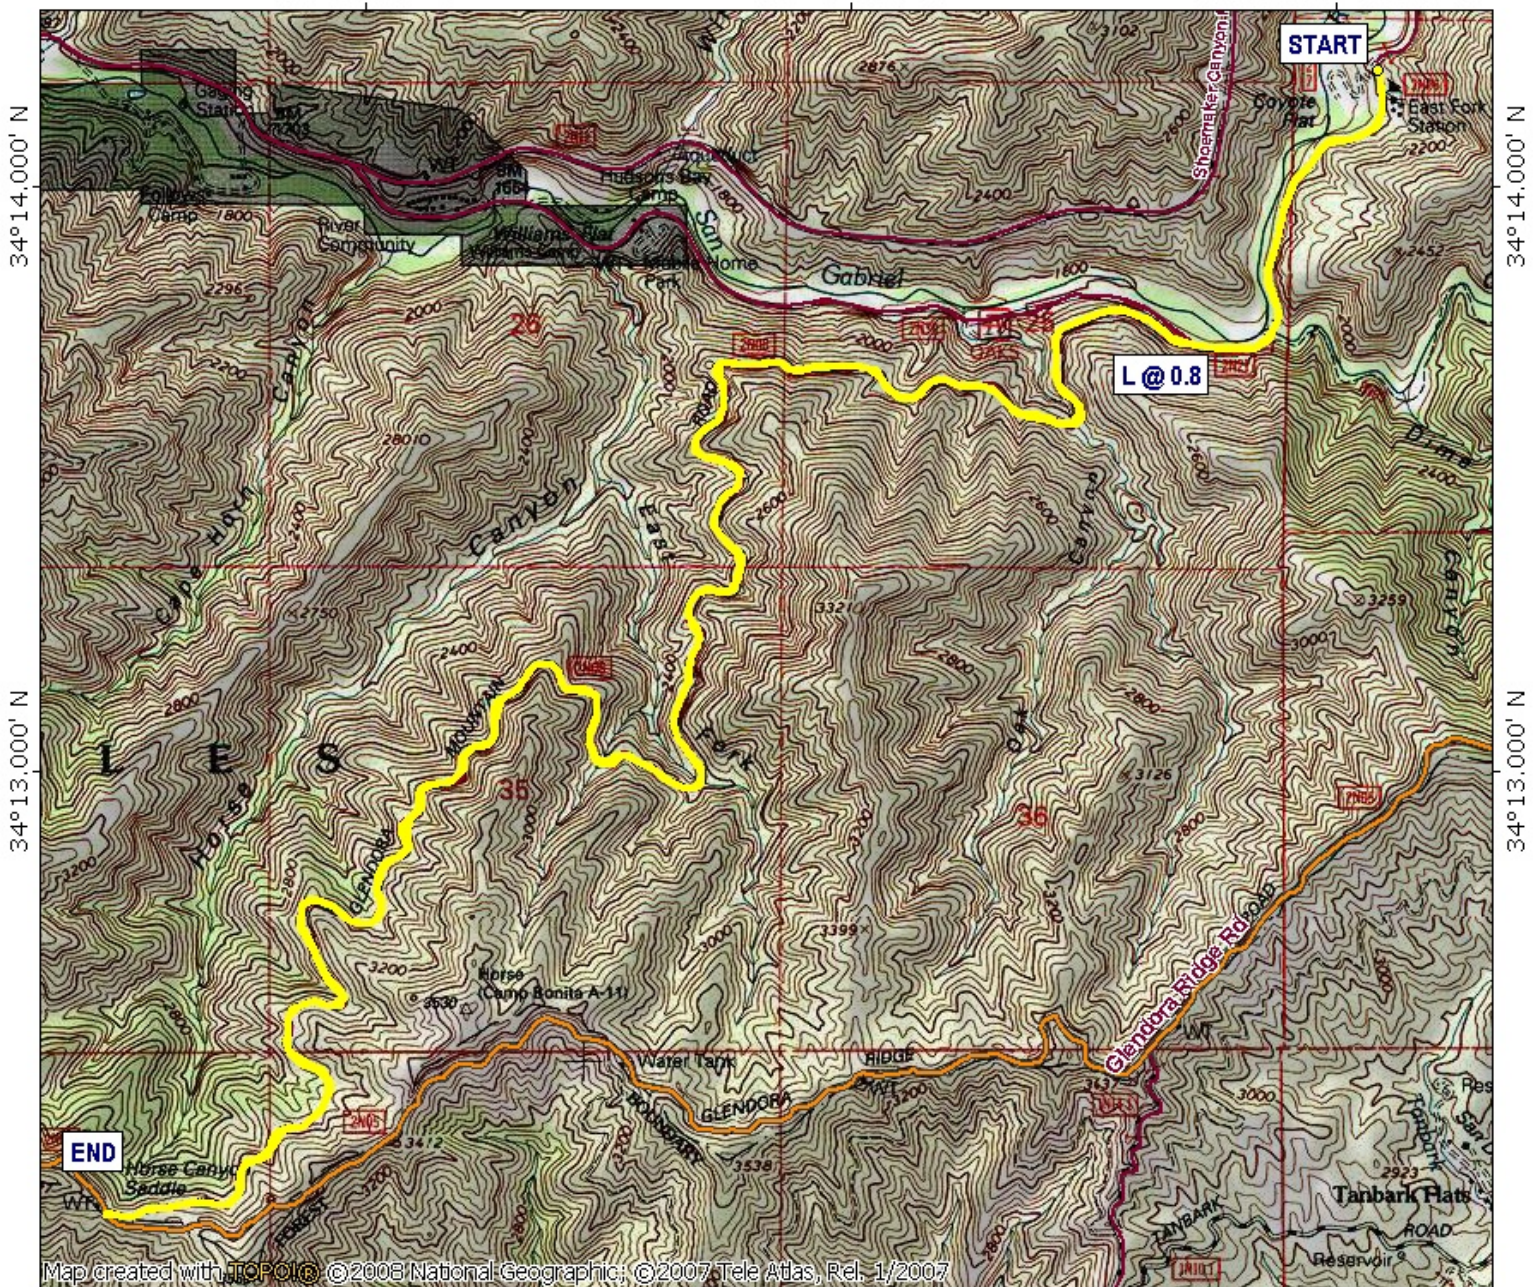

# GMR from East Fork

117°48.000' W

117°47.000' W

WGS84 117°46.000' W

Map created with [TIPPO!™](#) © 2008 National Geographic; © 2007 Tele Atlas, Rel. 1/2007

117°48.000' W

117°47.000' W

WGS84 117°46.000' W

TN MN  
13°  
09/25/08