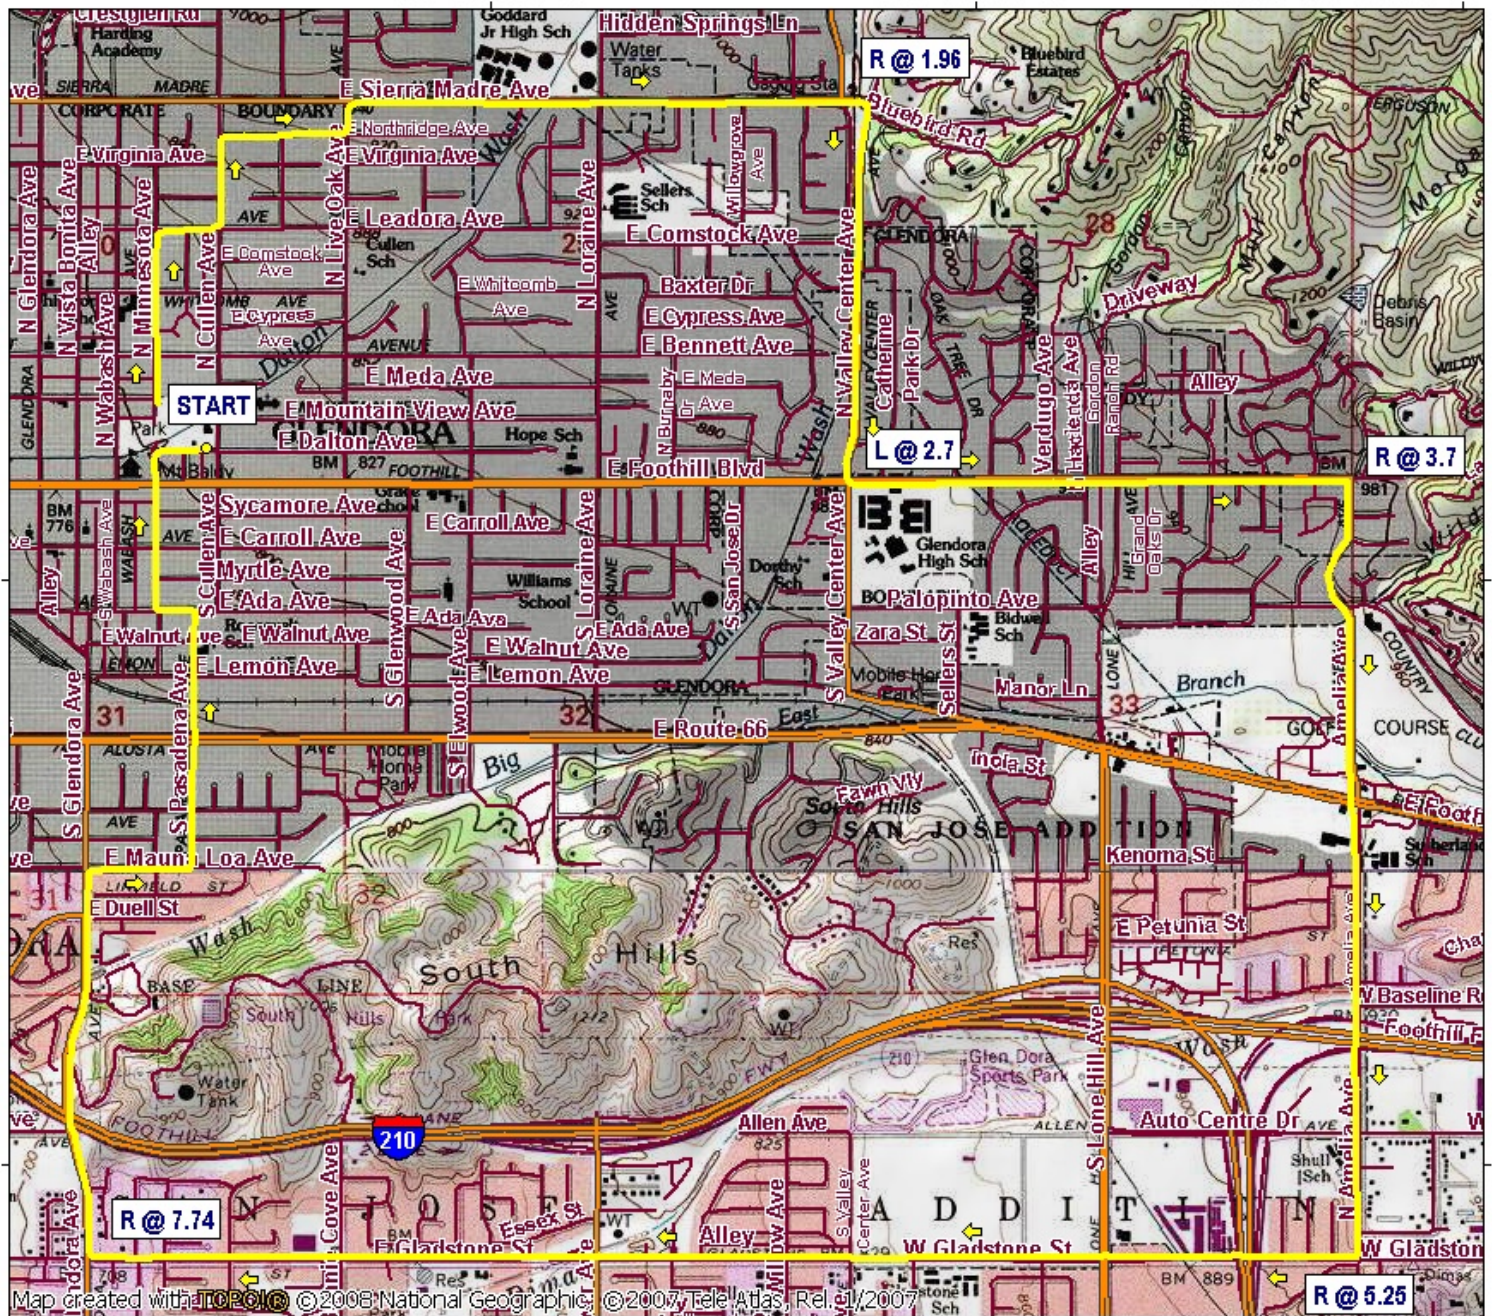

# Glendora City Loop

117°51.000' W

117°50.000' W

WGS84 117°49.000' W

Map created with © 2008 National Geographic © 2007 Tele Atlas, Rel. 1/2007

117°51.000' W

117°50.000' W

WGS84 117°49.000' W

TN ↑ MN  
13°  
09/19/08