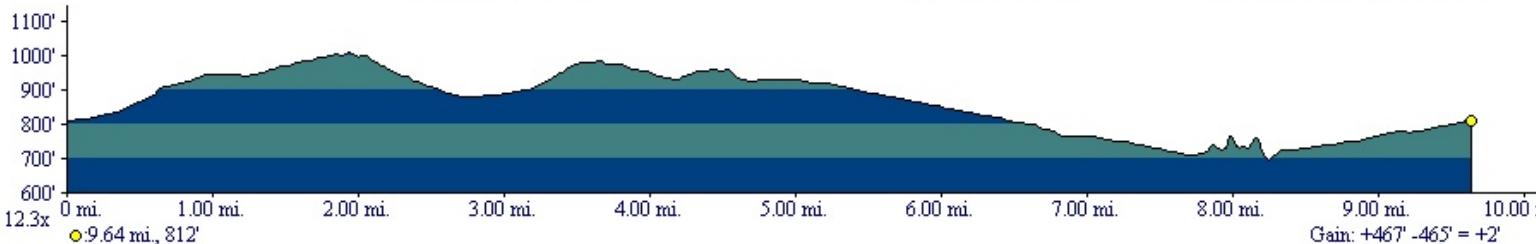

# Glendora City Loop

117°51.000' W

117°50.000' W

WGS84 117°49.000' W

Map created with © 2008 National Geographic © 2007 Tele Atlas, Rel. 1/2007

117°51.000' W

117°50.000' W

WGS84 117°49.000' W

TN ↑ MN  
13°  
09/19/08