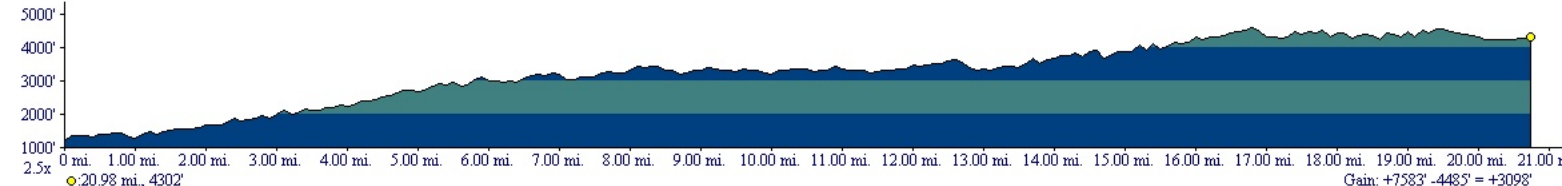

# Glendora Ridge Road

117°50,000' W    117°48,000' W    117°46,000' W    117°44,000' W    117°42,000' W    WGS84 117°39,000' W

117°50,000' W    117°48,000' W    117°46,000' W    117°44,000' W    117°42,000' W    WGS84 117°39,000' W

TN ↑ MN  
13°