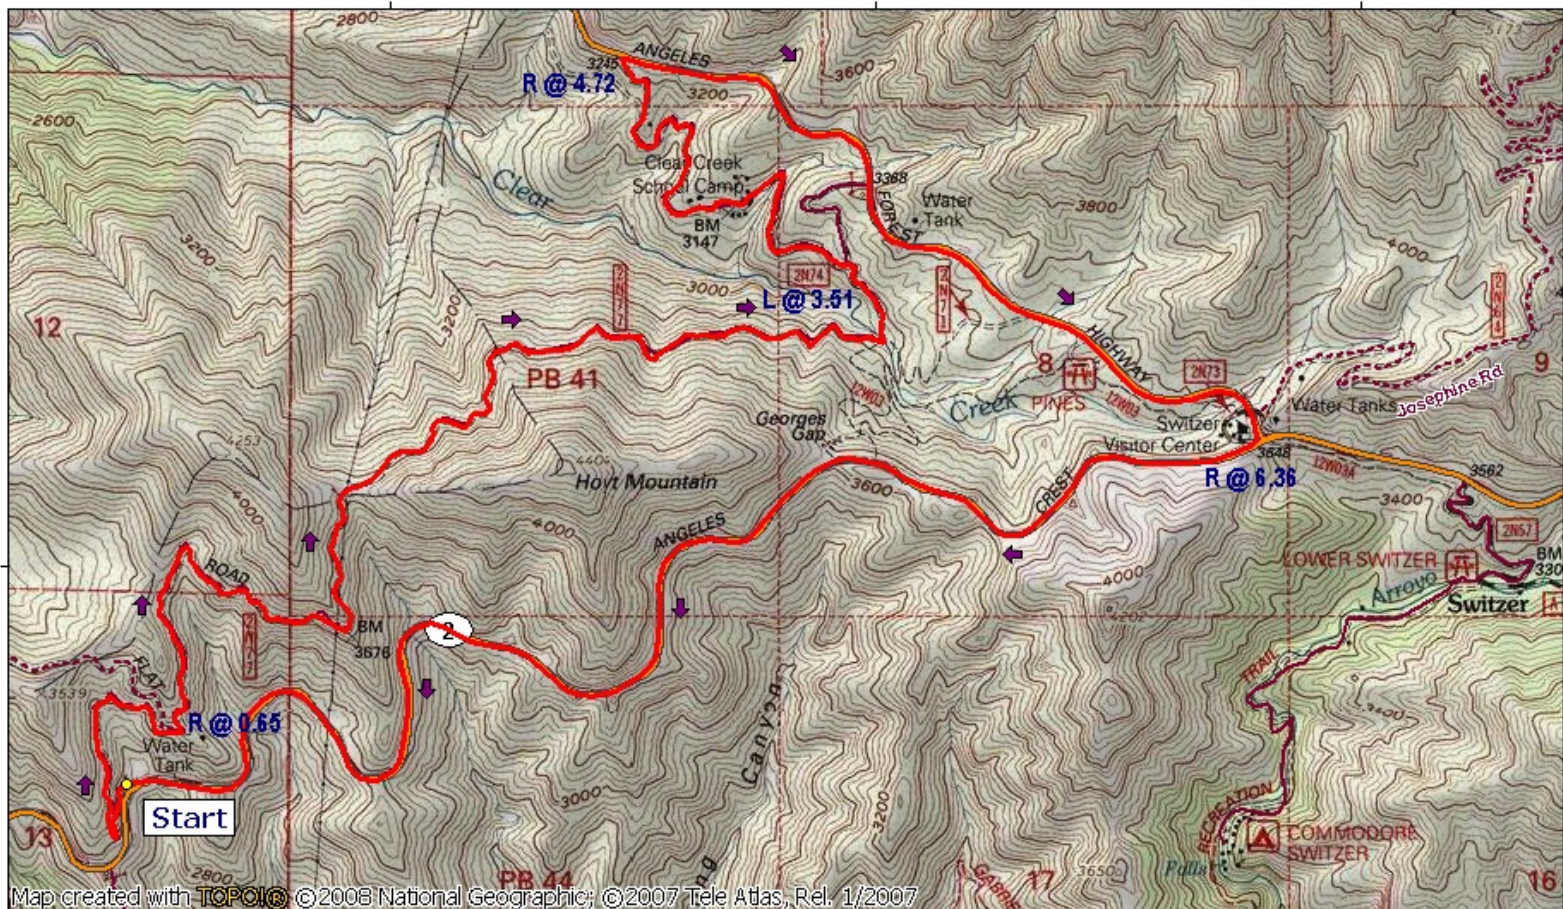

# Hoyt Mountain

118°11.000' W

118°10.000' W

WGS84 118°09.000' W

34°16.000' N

34°16.000' N

Map created with **TOPOC!** ©2008 National Geographic; ©2007 Tele Atlas, Rel. 1/2007

118°11.000' W

118°10.000' W

WGS84 118°09.000' W

TN ↑ MN  
13°  
09/11/08