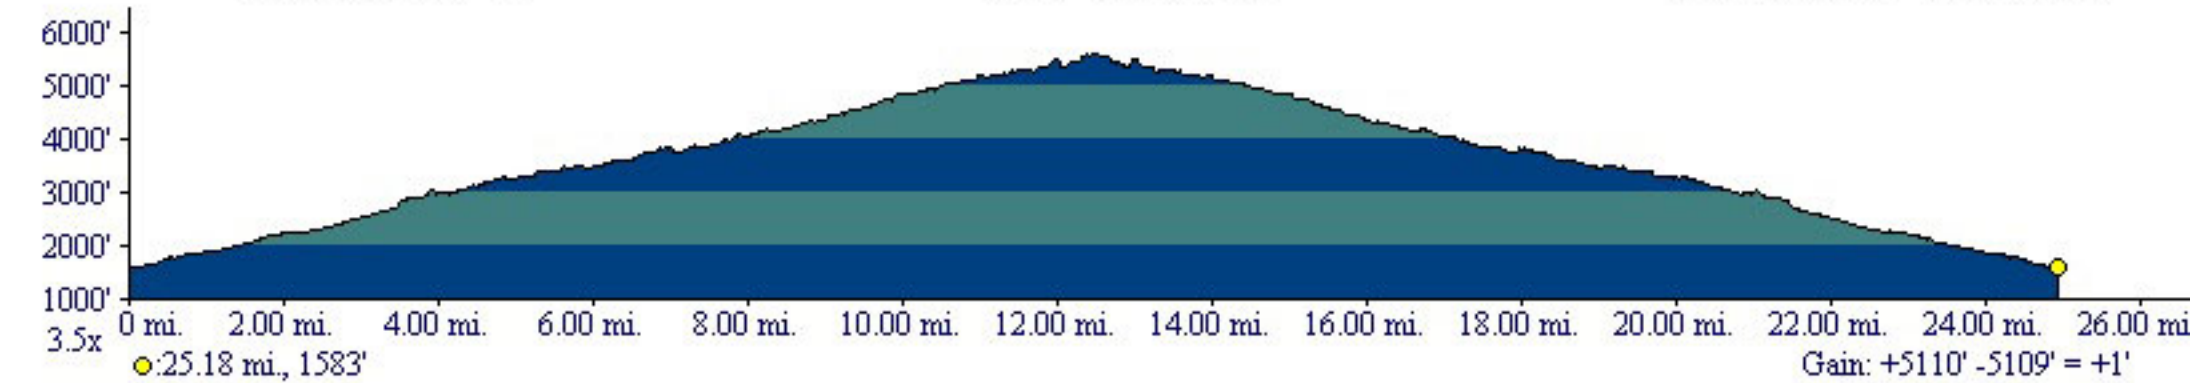

Highway 39 from West Fork to Crystal Lake

117°52.000' W

117°51.000' W

WGS84 117°50.000' W

117°52.000' W

117°51.000' W

WGS84 117°50.000' W

TN MN
13°
09/11/08