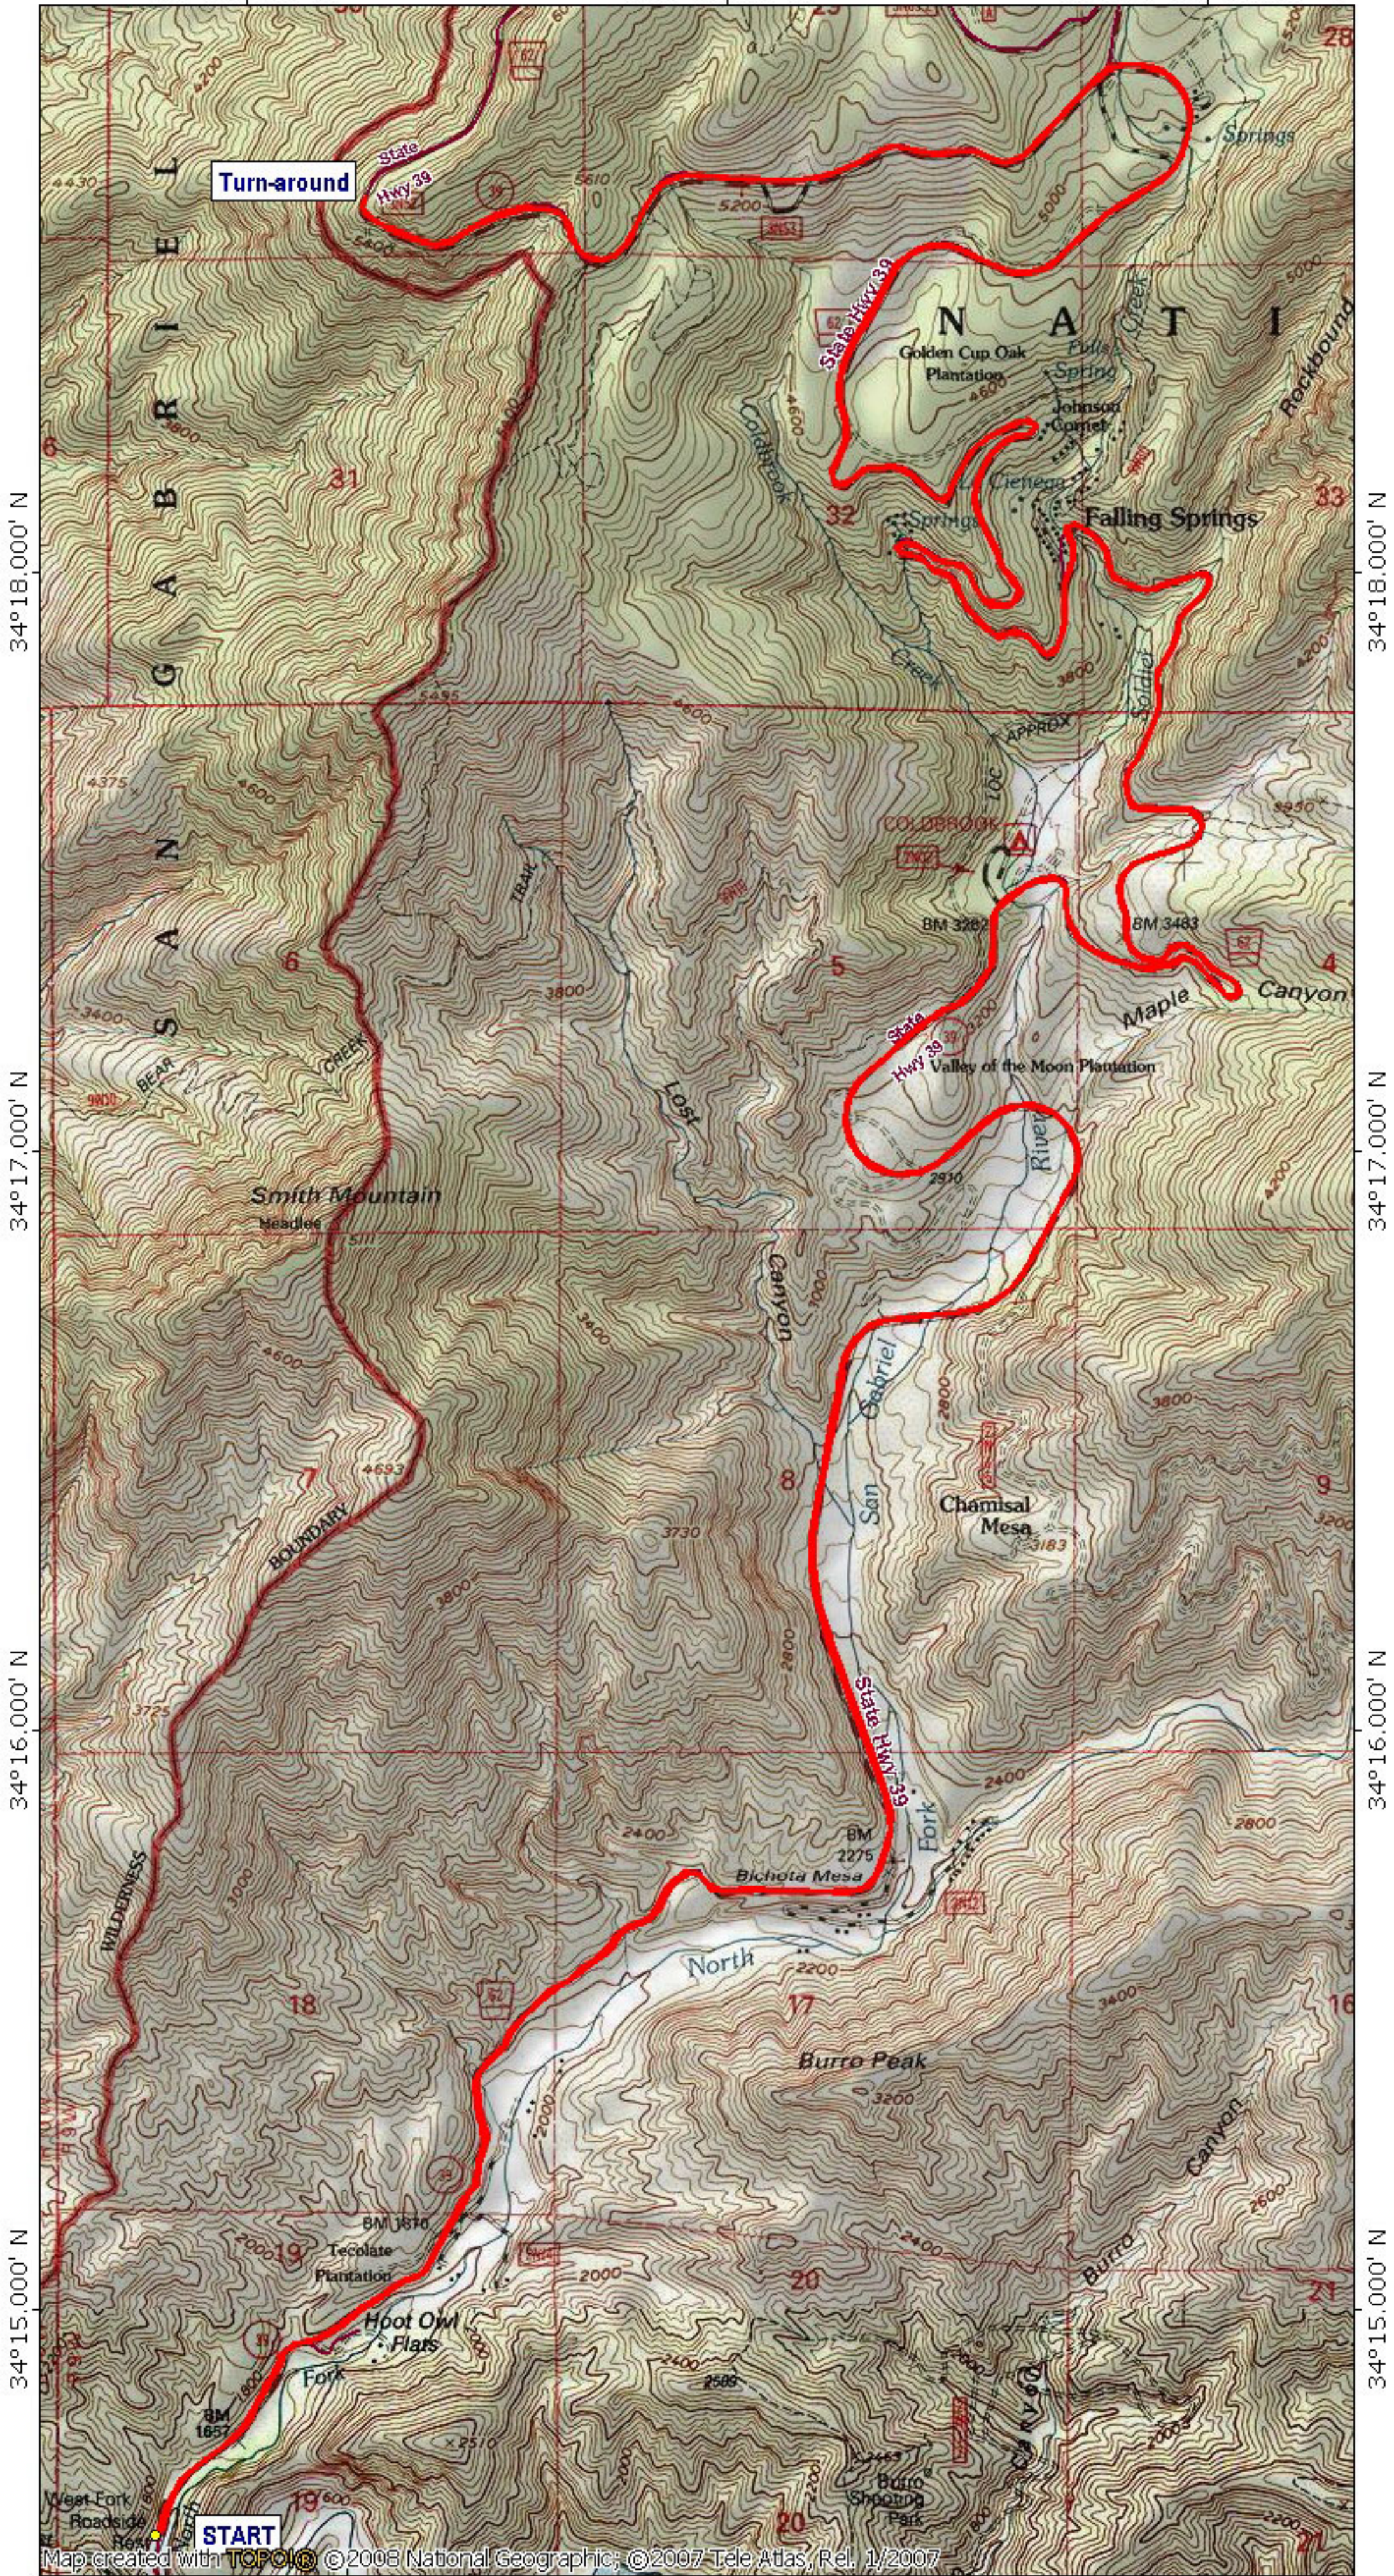

Highway 39 from West Fork to Crystal Lake

117°52.000' W

117°51.000' W

WGS84 117°50.000' W

117°52.000' W

117°51.000' W

WGS84 117°50.000' W

TN MN
13°
09/11/08