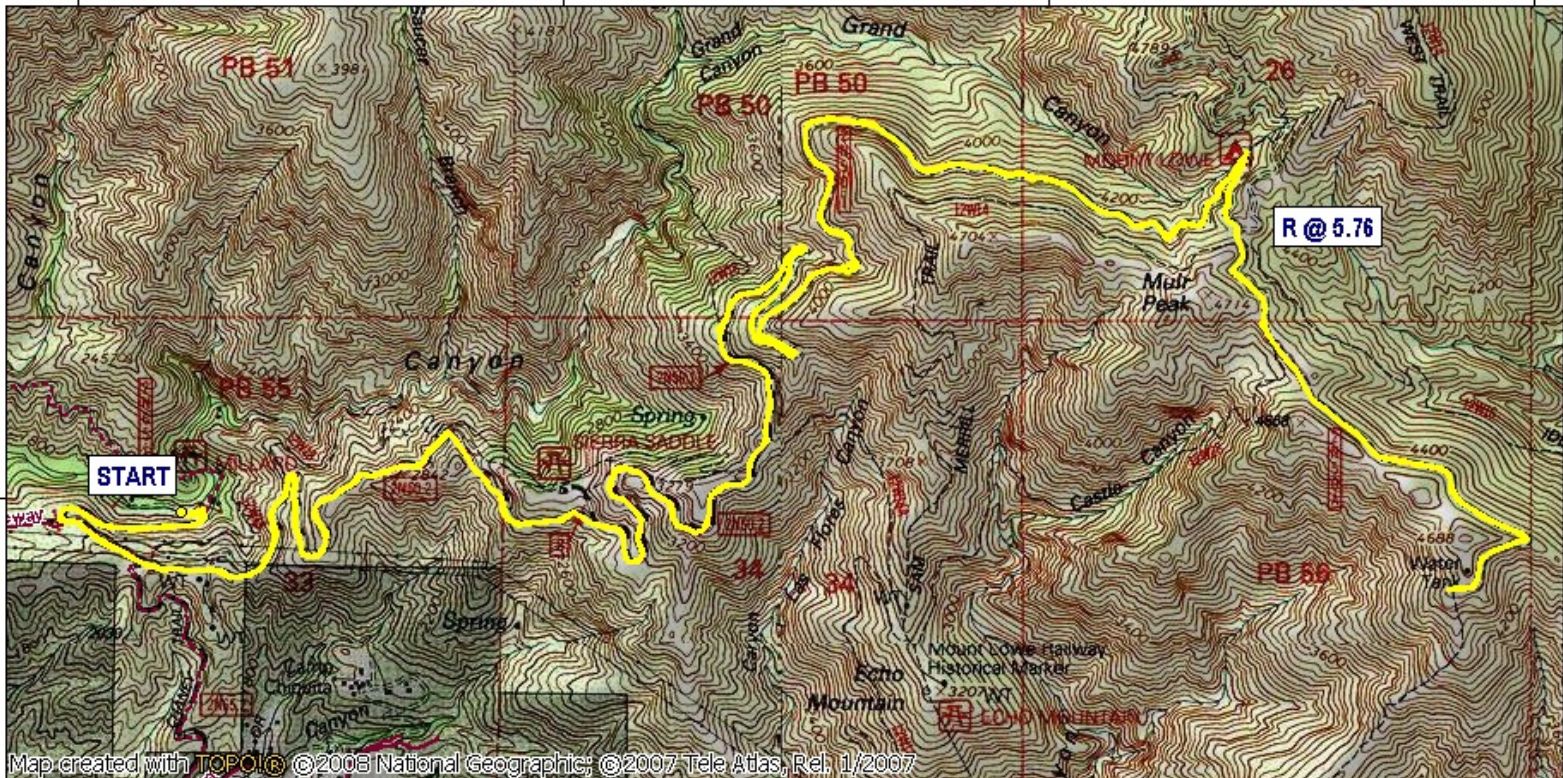

Inspiration Point

118°09.000' W

118°08.000' W

118°07.000' W

WGS84 118°06.000' W

34°13.000' N

34°13.000' N

Map created with **TOPO!** © 2008 National Geographic; © 2007 Tele Atlas, Rel. 1/2007

118°09.000' W

118°08.000' W

118°07.000' W

WGS84 118°06.000' W

TN * MN
13°
09/25/08