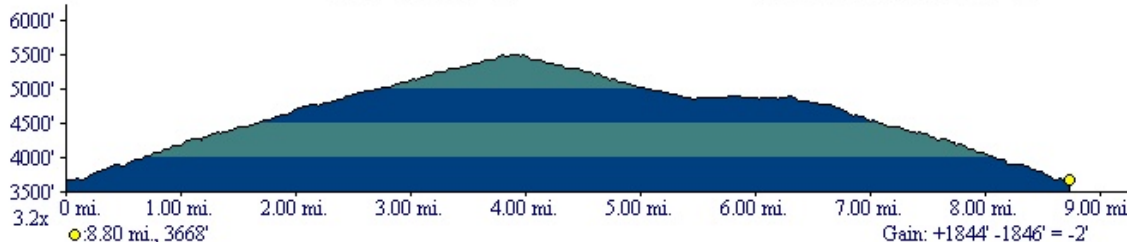

Josephine Peak

118°09.000' W

WGS84 118°08.000' W

34°17.000' N

34°17.000' N

Map created with **TOPOIC** © 2008 National Geographic; © 2007 Tele Atlas, Rel. 1/2007

118°09.000' W

WGS84 118°08.000' W