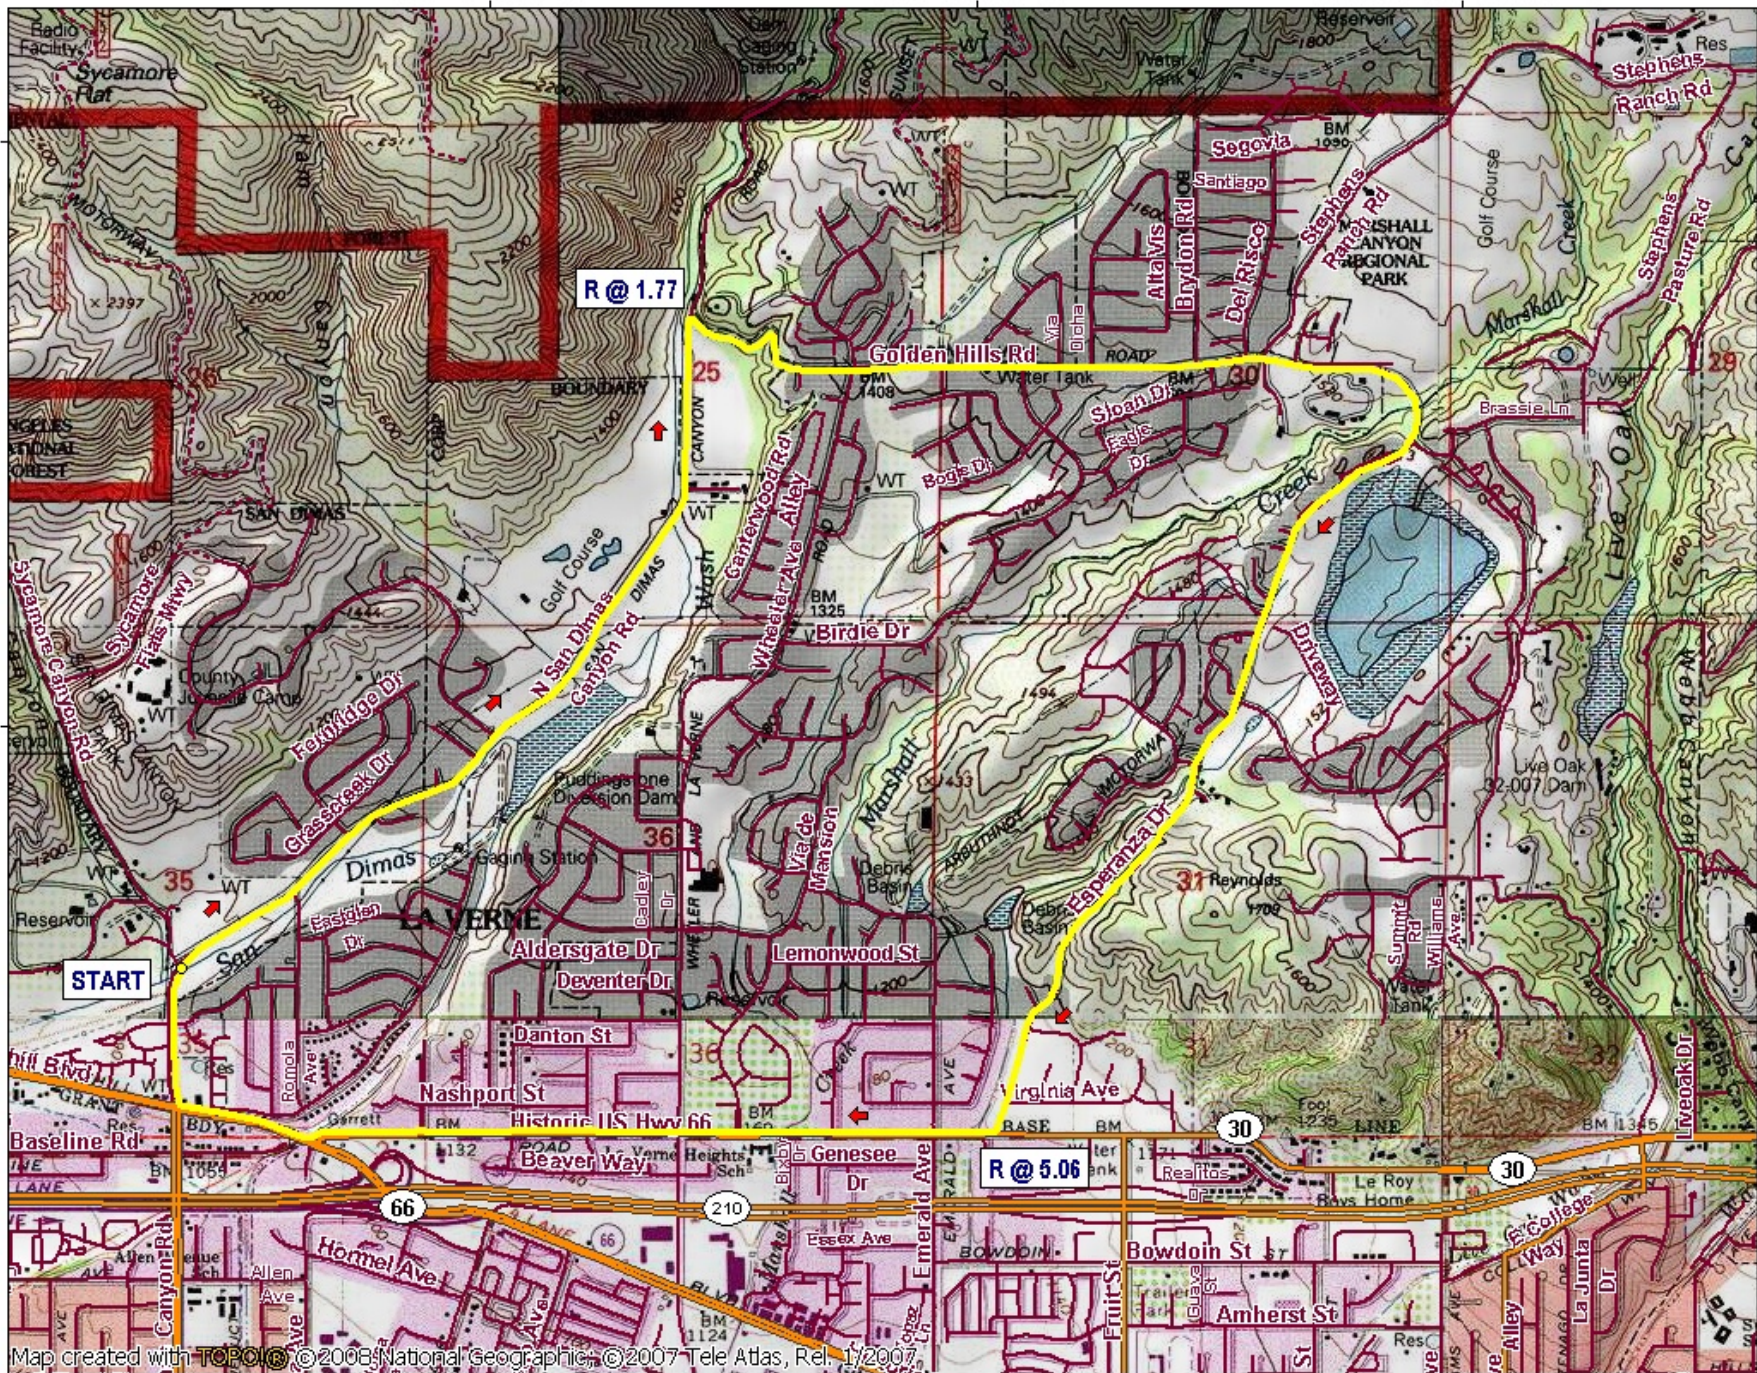

La Verne Road Loop

117°47.000' W

117°46.000' W

WGS84 117°45.000' W

34°09.000' N

34°09.000' N

34°08.000' N

34°08.000' N

Map created with TOPOIG © 2008 National Geographic, © 2007 Tele Atlas, Rel. 1/2007

117°47.000' W

117°46.000' W

WGS84 117°45.000' W

TN MN
13°
10/06/08