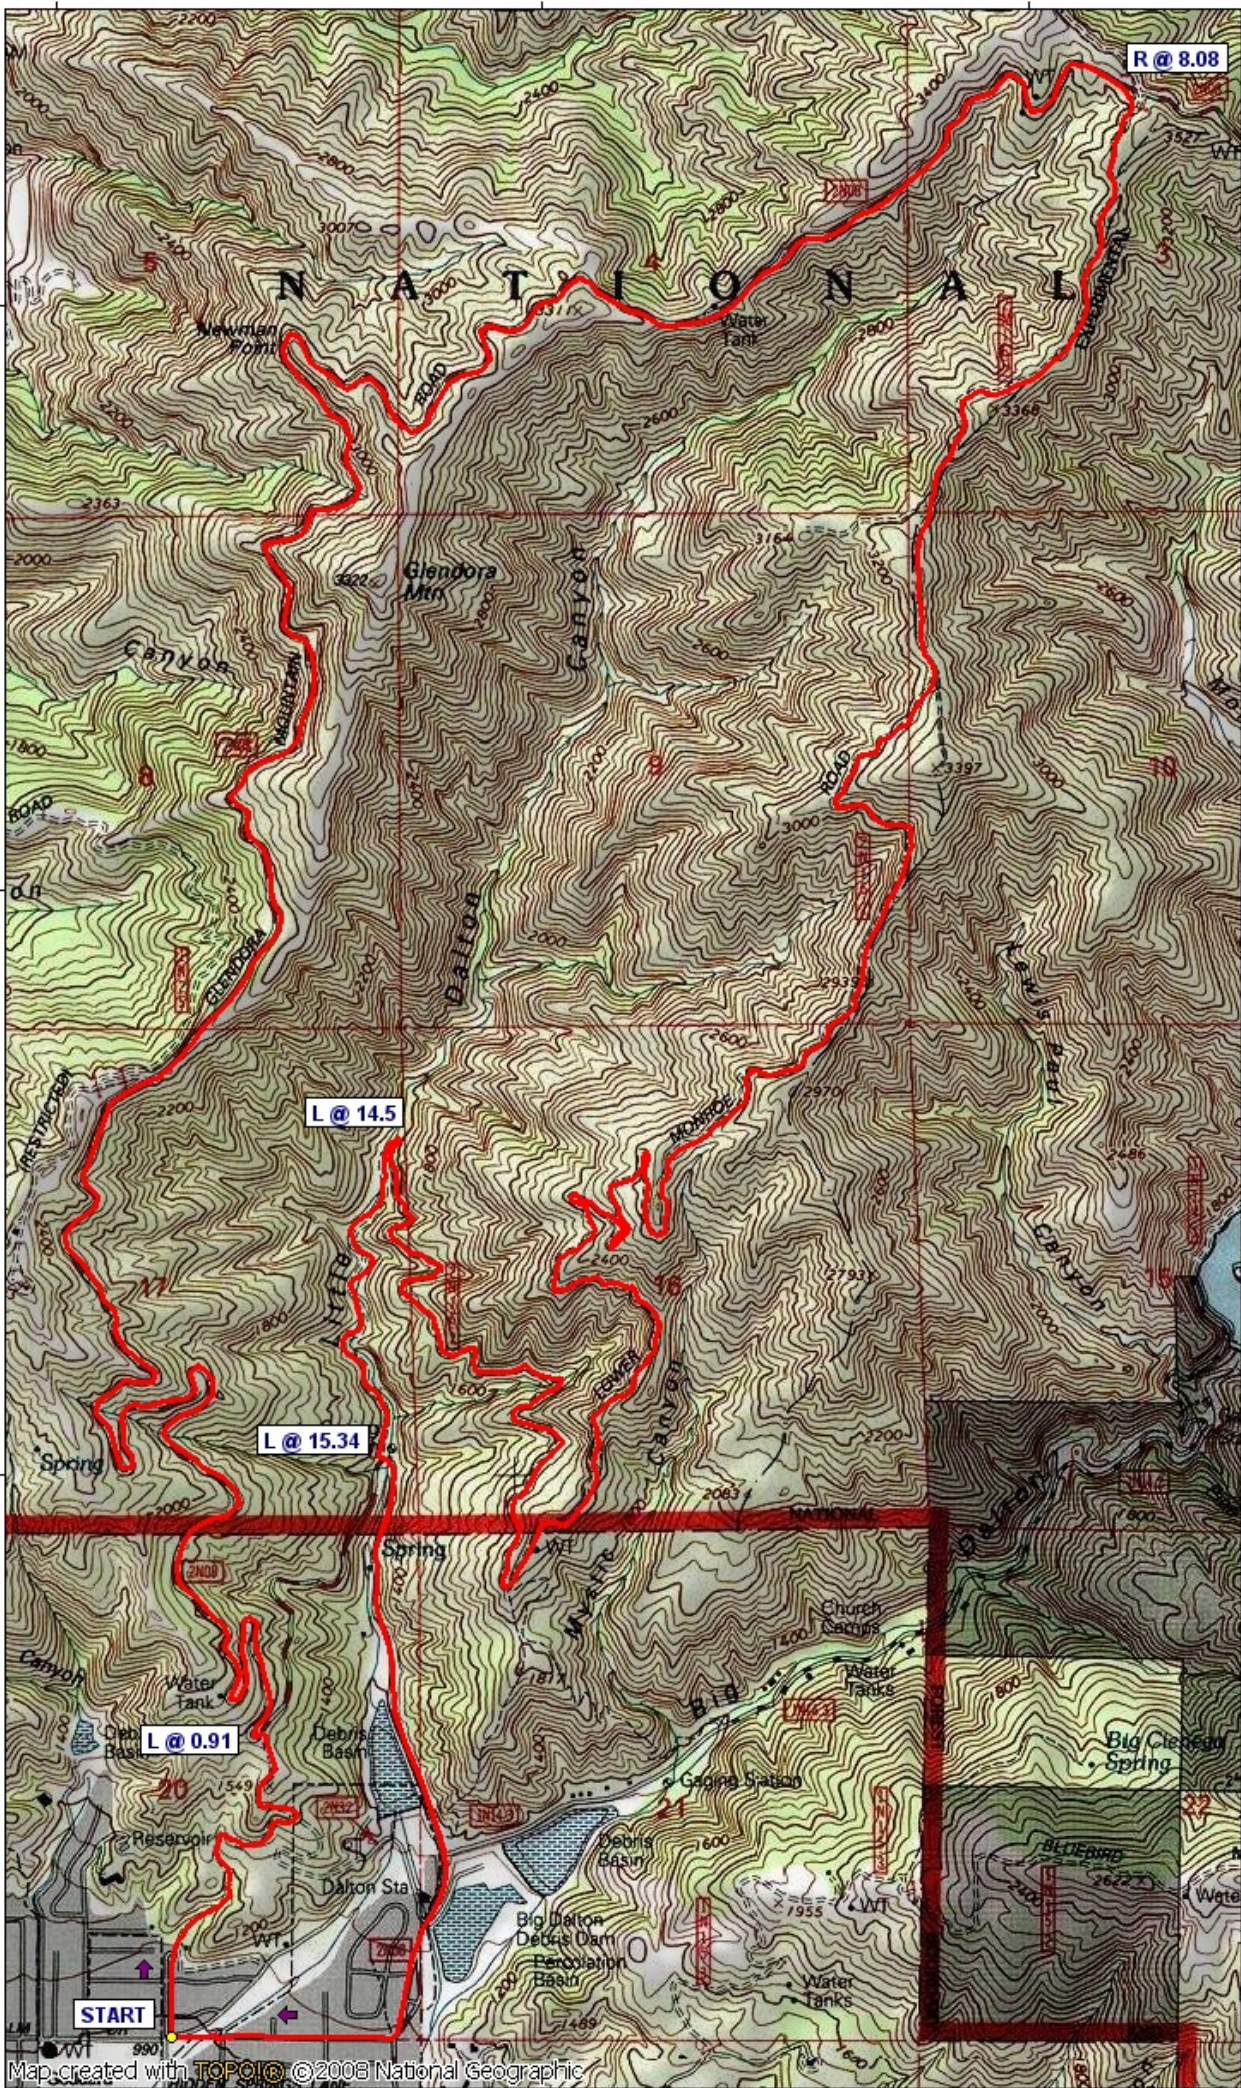

# Lower Monroe Road

117°51.000' W

117°50.000' W

WGS84 117°49.000' W

34°12.000' N

34°12.000' N

34°11.000' N

34°11.000' N

34°10.000' N

34°10.000' N

Map created with [TOPOC!](#) © 2008 National Geographic

117°51.000' W

117°50.000' W

WGS84 117°49.000' W

TN MN  
13°  
01/18/09