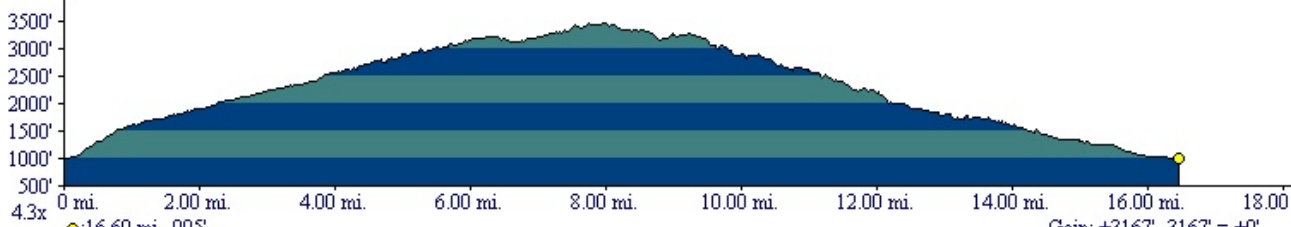

# Lower Monroe Road

117°51.000' W

117°50.000' W

WGS84 117°49.000' W

34°12.000' N

34°12.000' N

34°11.000' N

34°11.000' N

34°10.000' N

34°10.000' N

Map created with [TOPOC!](#) © 2008 National Geographic

117°51.000' W

117°50.000' W

WGS84 117°49.000' W

TN MN  
13°  
01/18/09