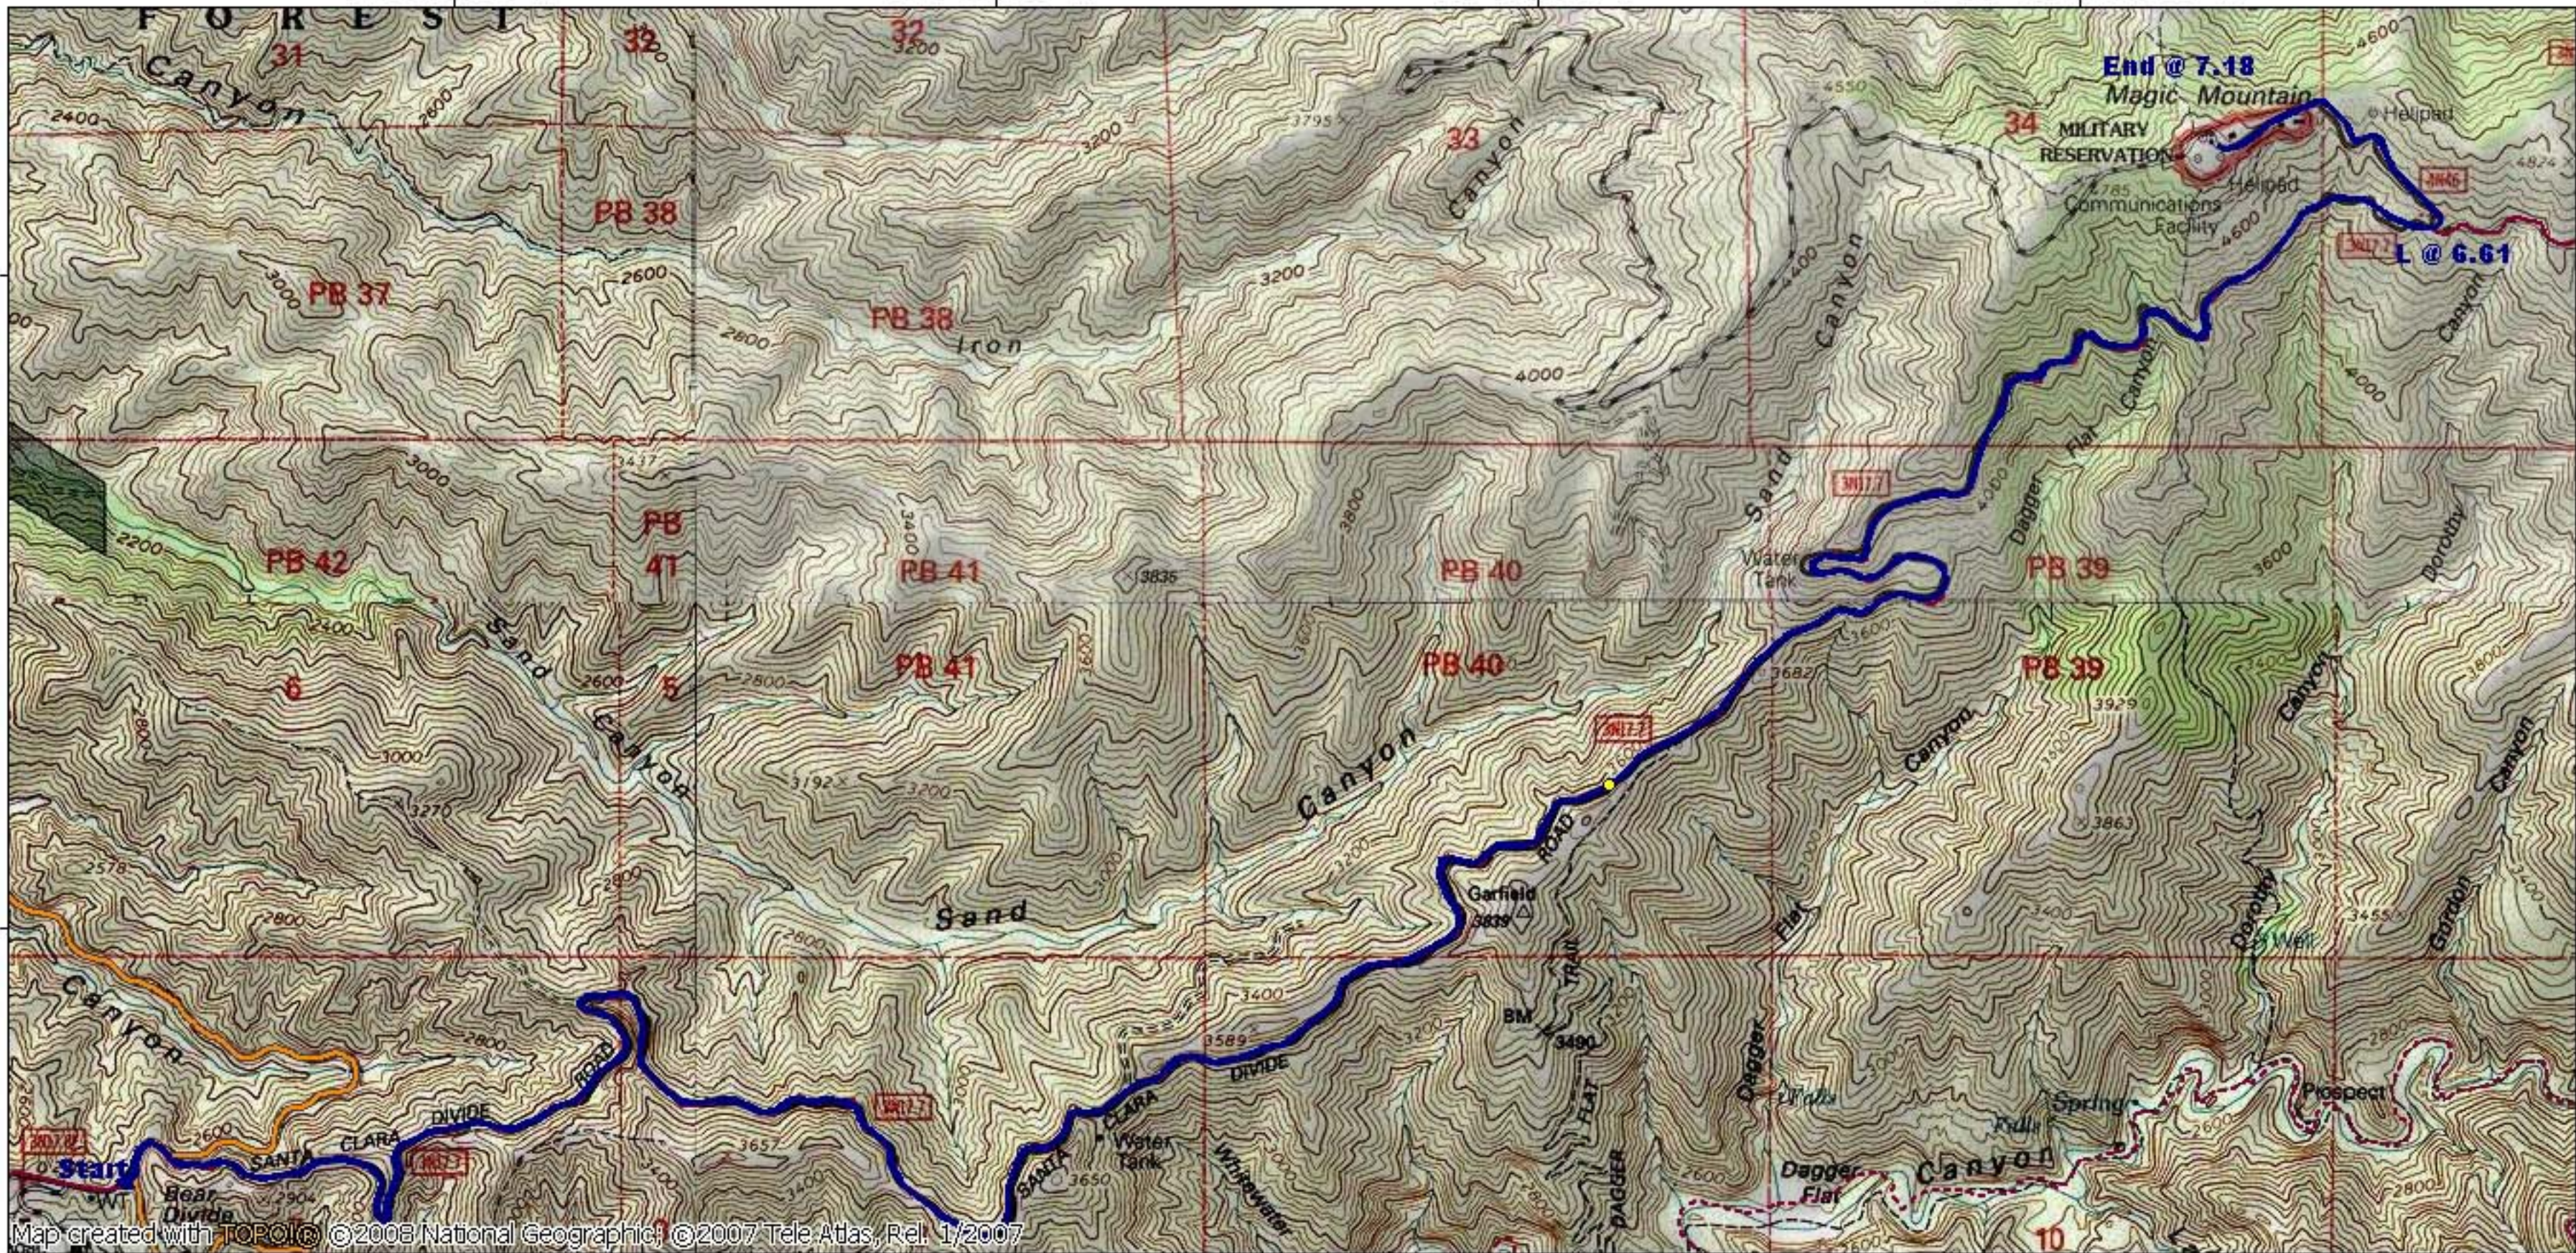

Magic Mountain

118°23.000' W

118°22.000' W

118°21.000' W

WGS84 118°20.000' W

34°23.000' N

34°23.000' N

34°22.000' N

34°22.000' N

Map created with **TOROL** © 2008 National Geographic, © 2007 Tele Atlas, Rel. 1/2007

118°23.000' W

118°22.000' W

118°21.000' W

WGS84 118°20.000' W

006