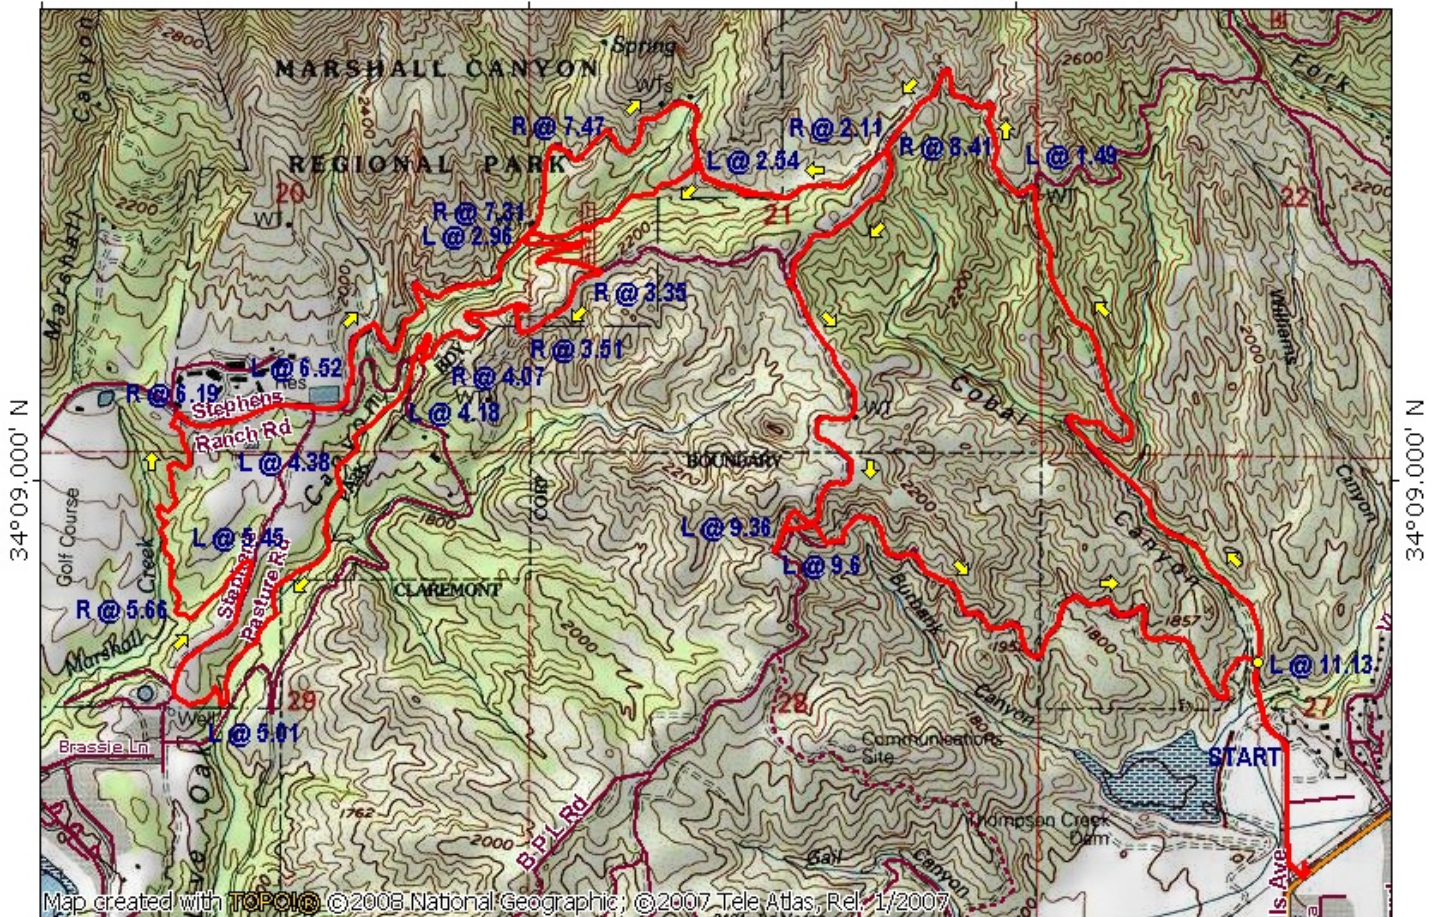

Marshall Canyon

117°45.000' W

117°44.000' W

WGS84 117°43.000' W

Map created with **TOPO!** ©2006 National Geographic; ©2007 Tele Atlas, Rel. 1/2007

117°45.000' W

117°44.000' W

WGS84 117°43.000' W

TN MN
13°
09/12/08