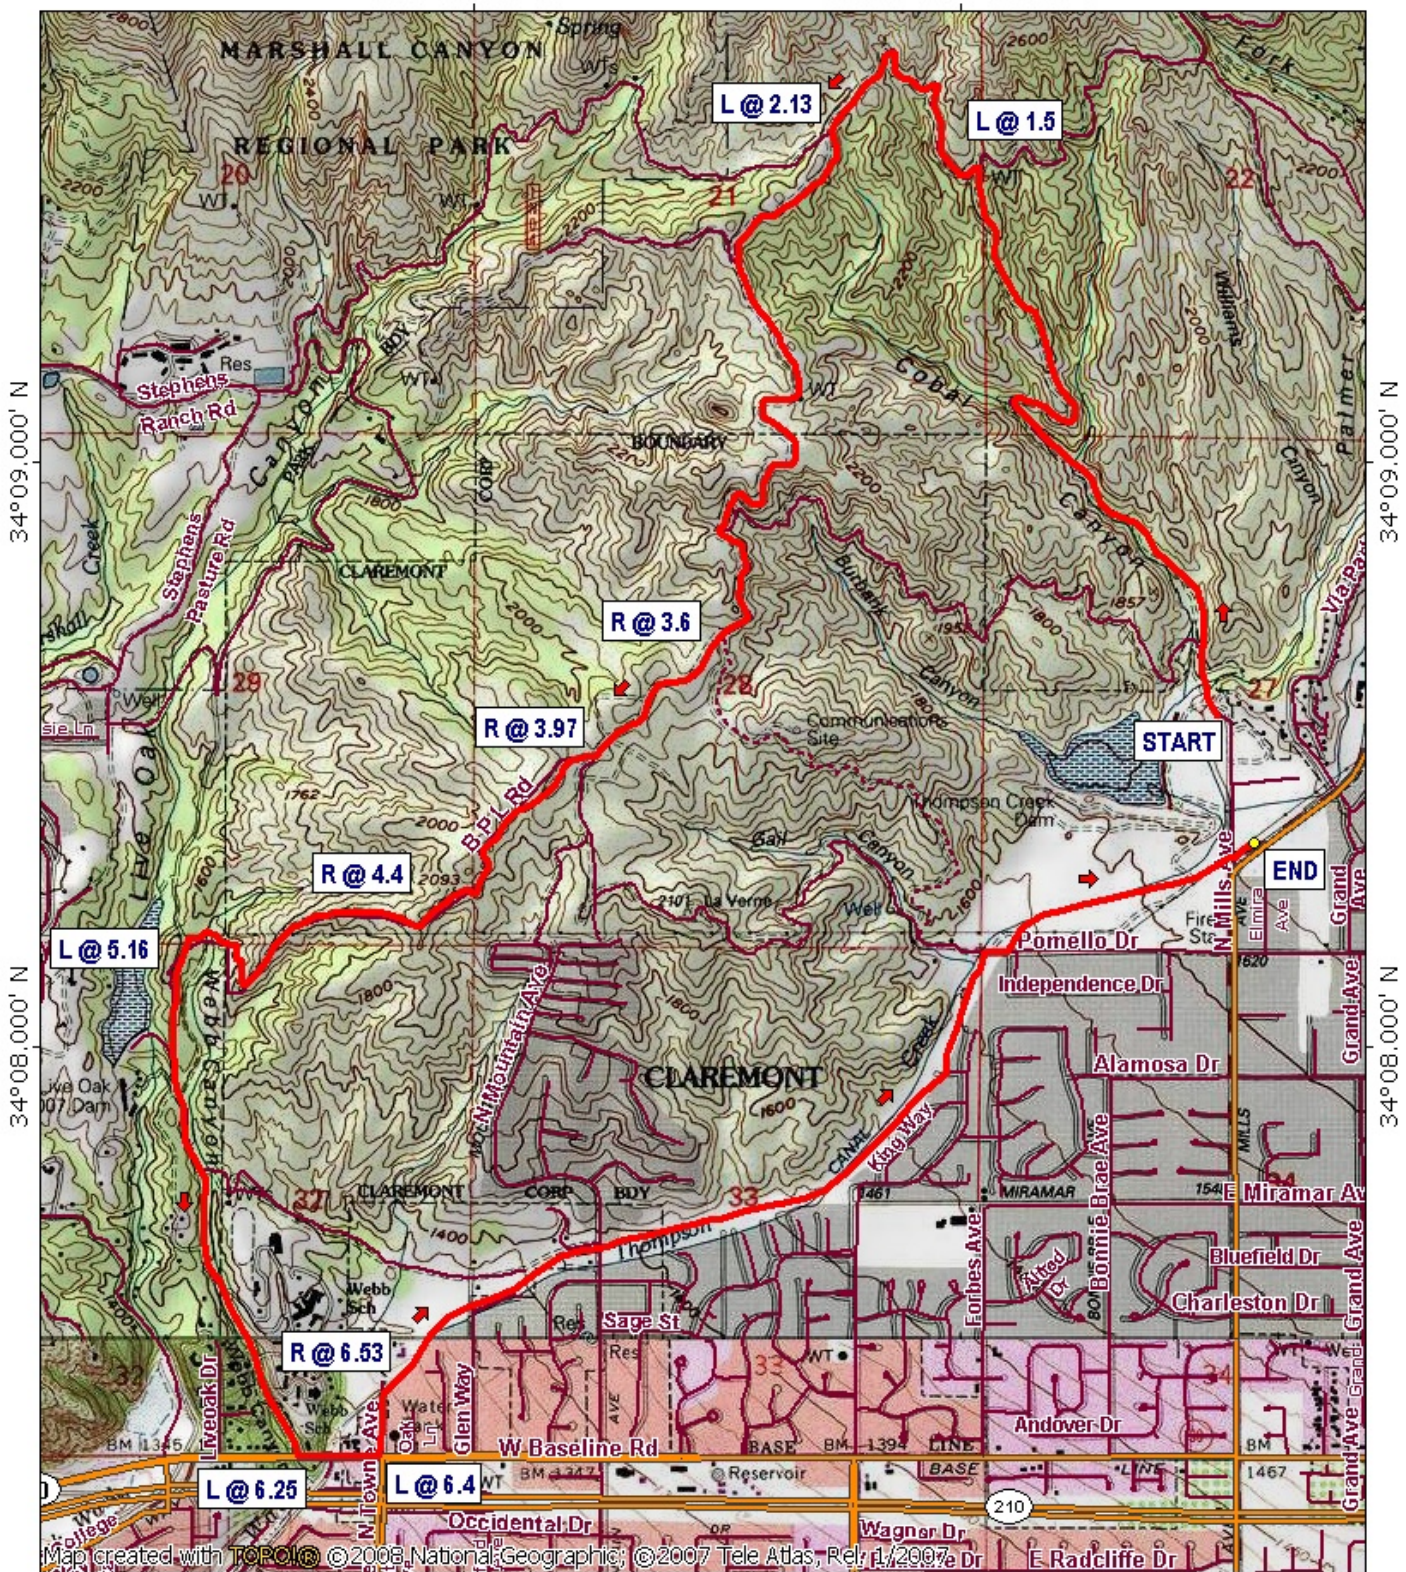

Marshall Canyon

117°44.000' W

WGS84 117°43.000' W

117°44.000' W

WGS84 117°43.000' W

TN MN
13°
09/24/08