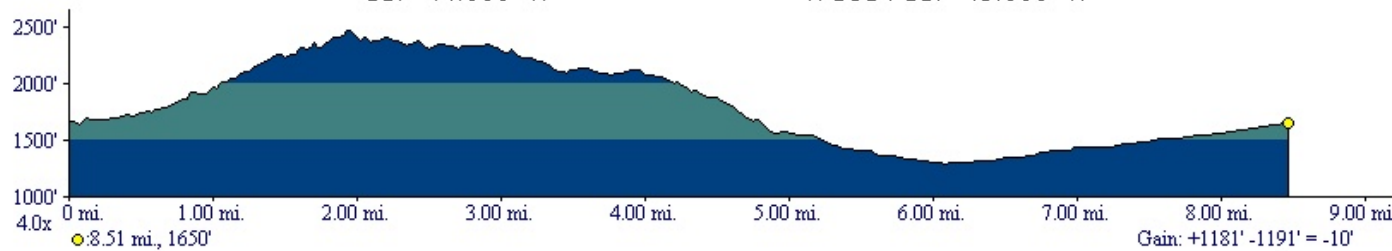

Marshall Canyon

117°44.000' W

WGS84 117°43.000' W

117°44.000' W

WGS84 117°43.000' W

TN MN
13°
09/24/08