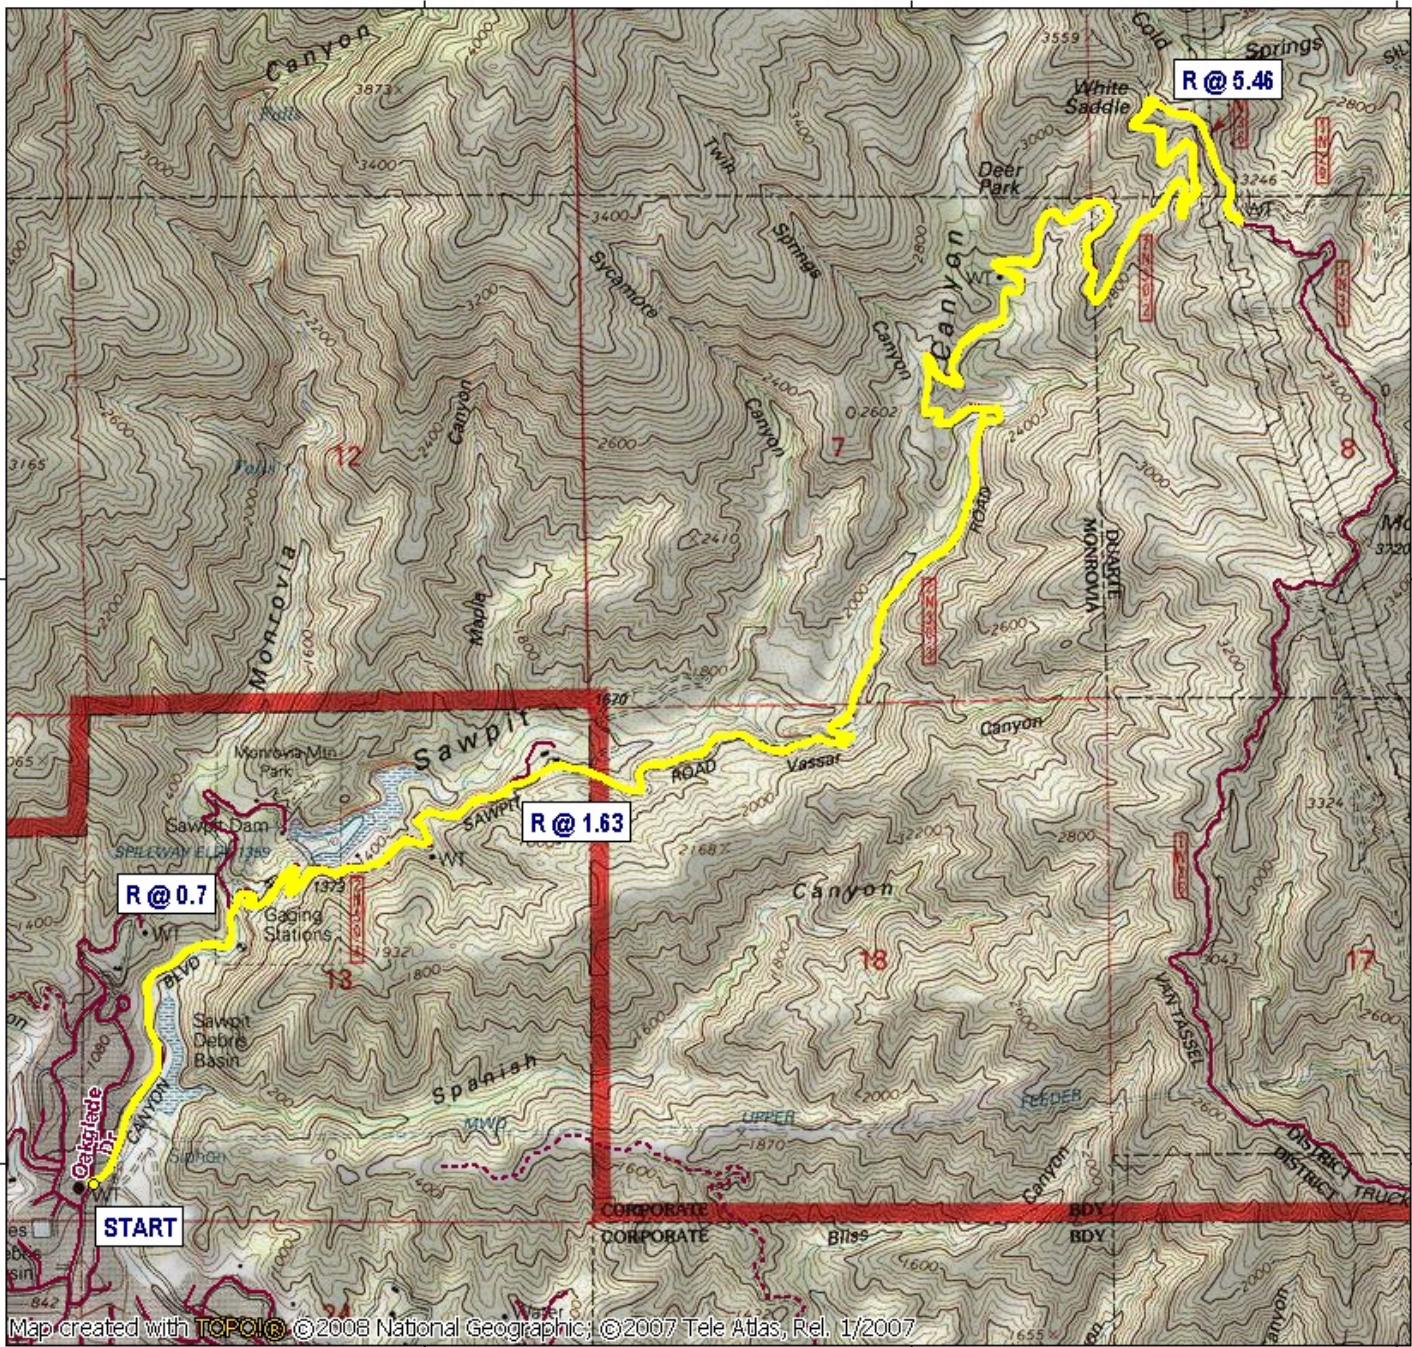

# Monrovia Canyon

117°59.000' W

117°58.000' W

WGS84 117°57.000' W

34°11.000' N

34°11.000' N

34°10.000' N

34°10.000' N

Map created with TopoLite © 2008 National Geographic; © 2007 Tele Atlas, Rel. 17/2007

117°59.000' W

117°58.000' W

WGS84 117°57.000' W

TN MN  
13°  
09/25/08