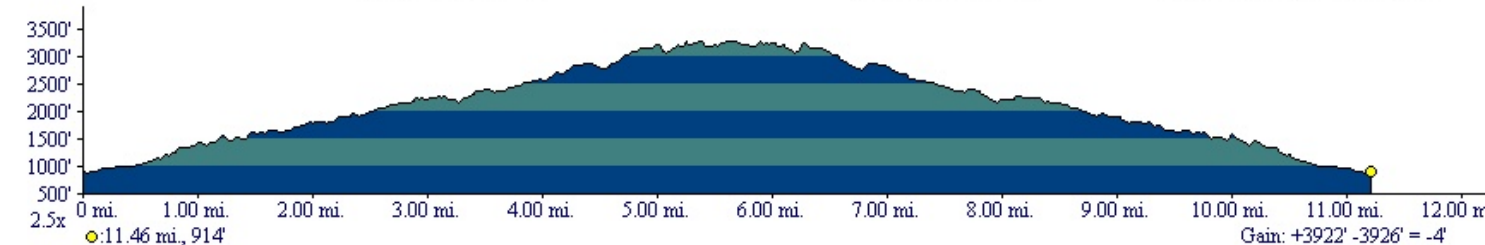

# Monrovia Canyon

117°59.000' W

117°58.000' W

WGS84 117°57.000' W

34°11.000' N

34°11.000' N

34°10.000' N

34°10.000' N

Map created with TopoLite © 2008 National Geographic; © 2007 Tele Atlas, Rel. 17/2007

117°59.000' W

117°58.000' W

WGS84 117°57.000' W

TN MN  
13°  
09/25/08