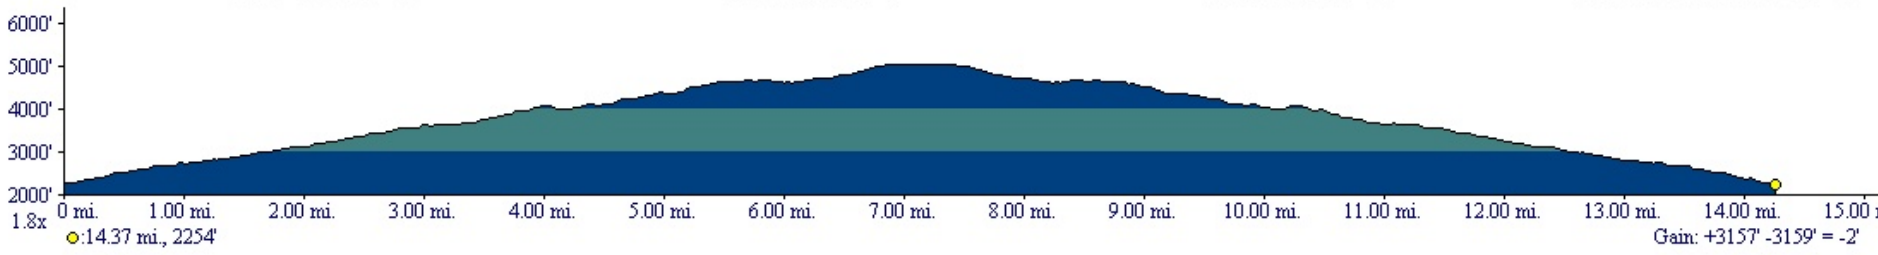

34°15.000' N

34°14.000' N

34°14.000' N

118°14.000' W

118°13.000' W

118°12.000' W

WGS84 118°11.000' W

Map created with [TOPOLIO](#) © 2008 National Geographic, © 2007 Tele Atlas, Rel. 1/2007