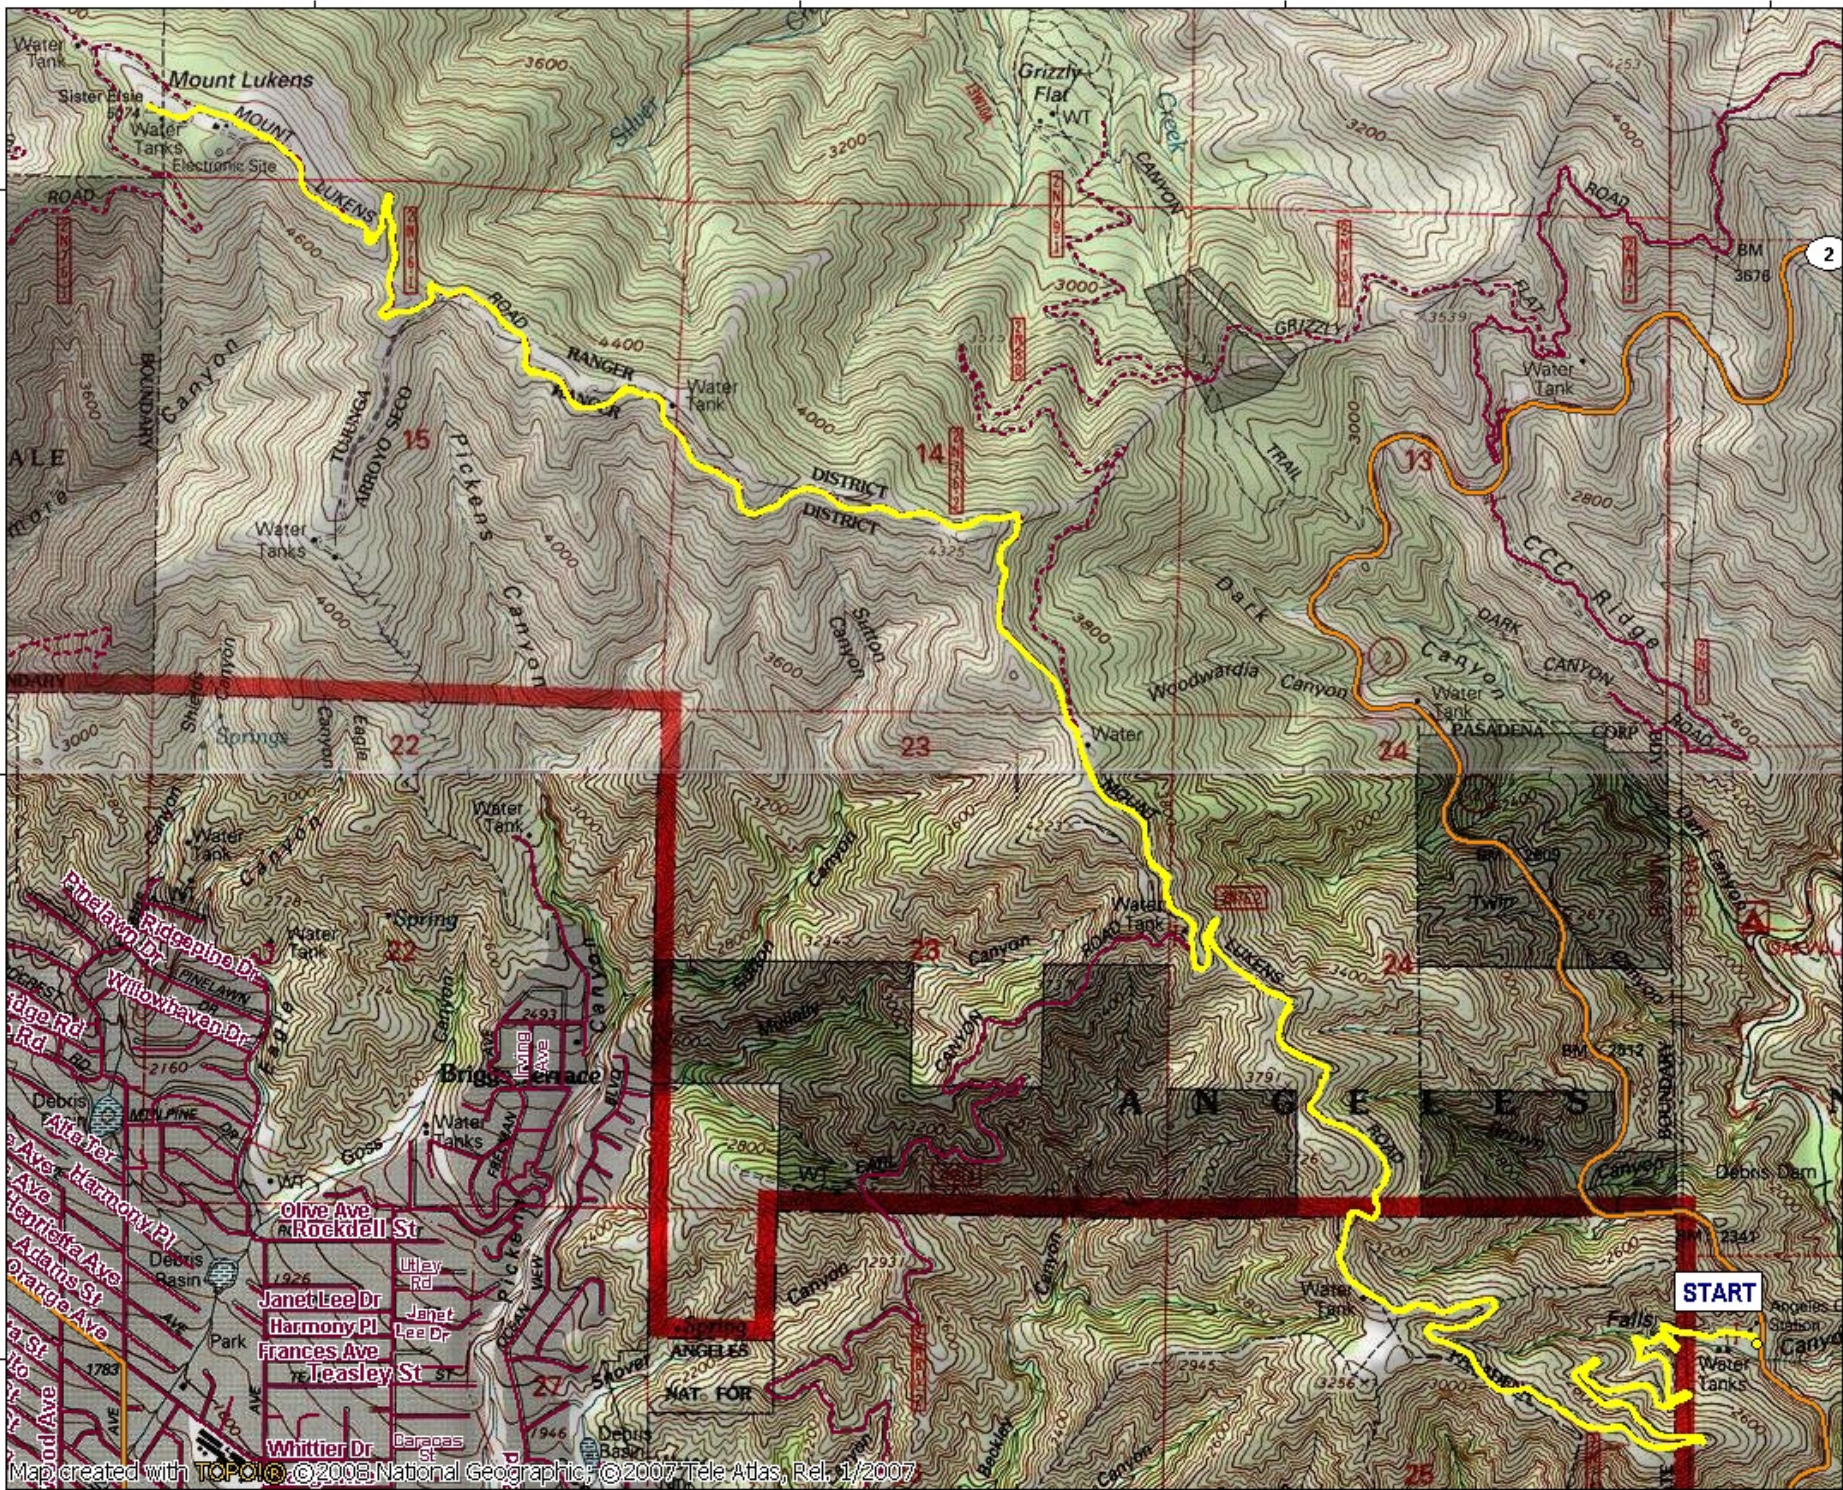

Mount Lukens

118°14.000' W

118°13.000' W

118°12.000' W

WGS84 118°11.000' W

34°16.000' N

34°16.000' N

34°15.000' N

34°15.000' N

34°14.000' N

34°14.000' N

118°14.000' W

118°13.000' W

118°12.000' W

WGS84 118°11.000' W

Map created with [TOPOLIO](#) © 2008 National Geographic, © 2007 Tele Atlas, Rel. 1/2007

TN MN
13°
09/25/08