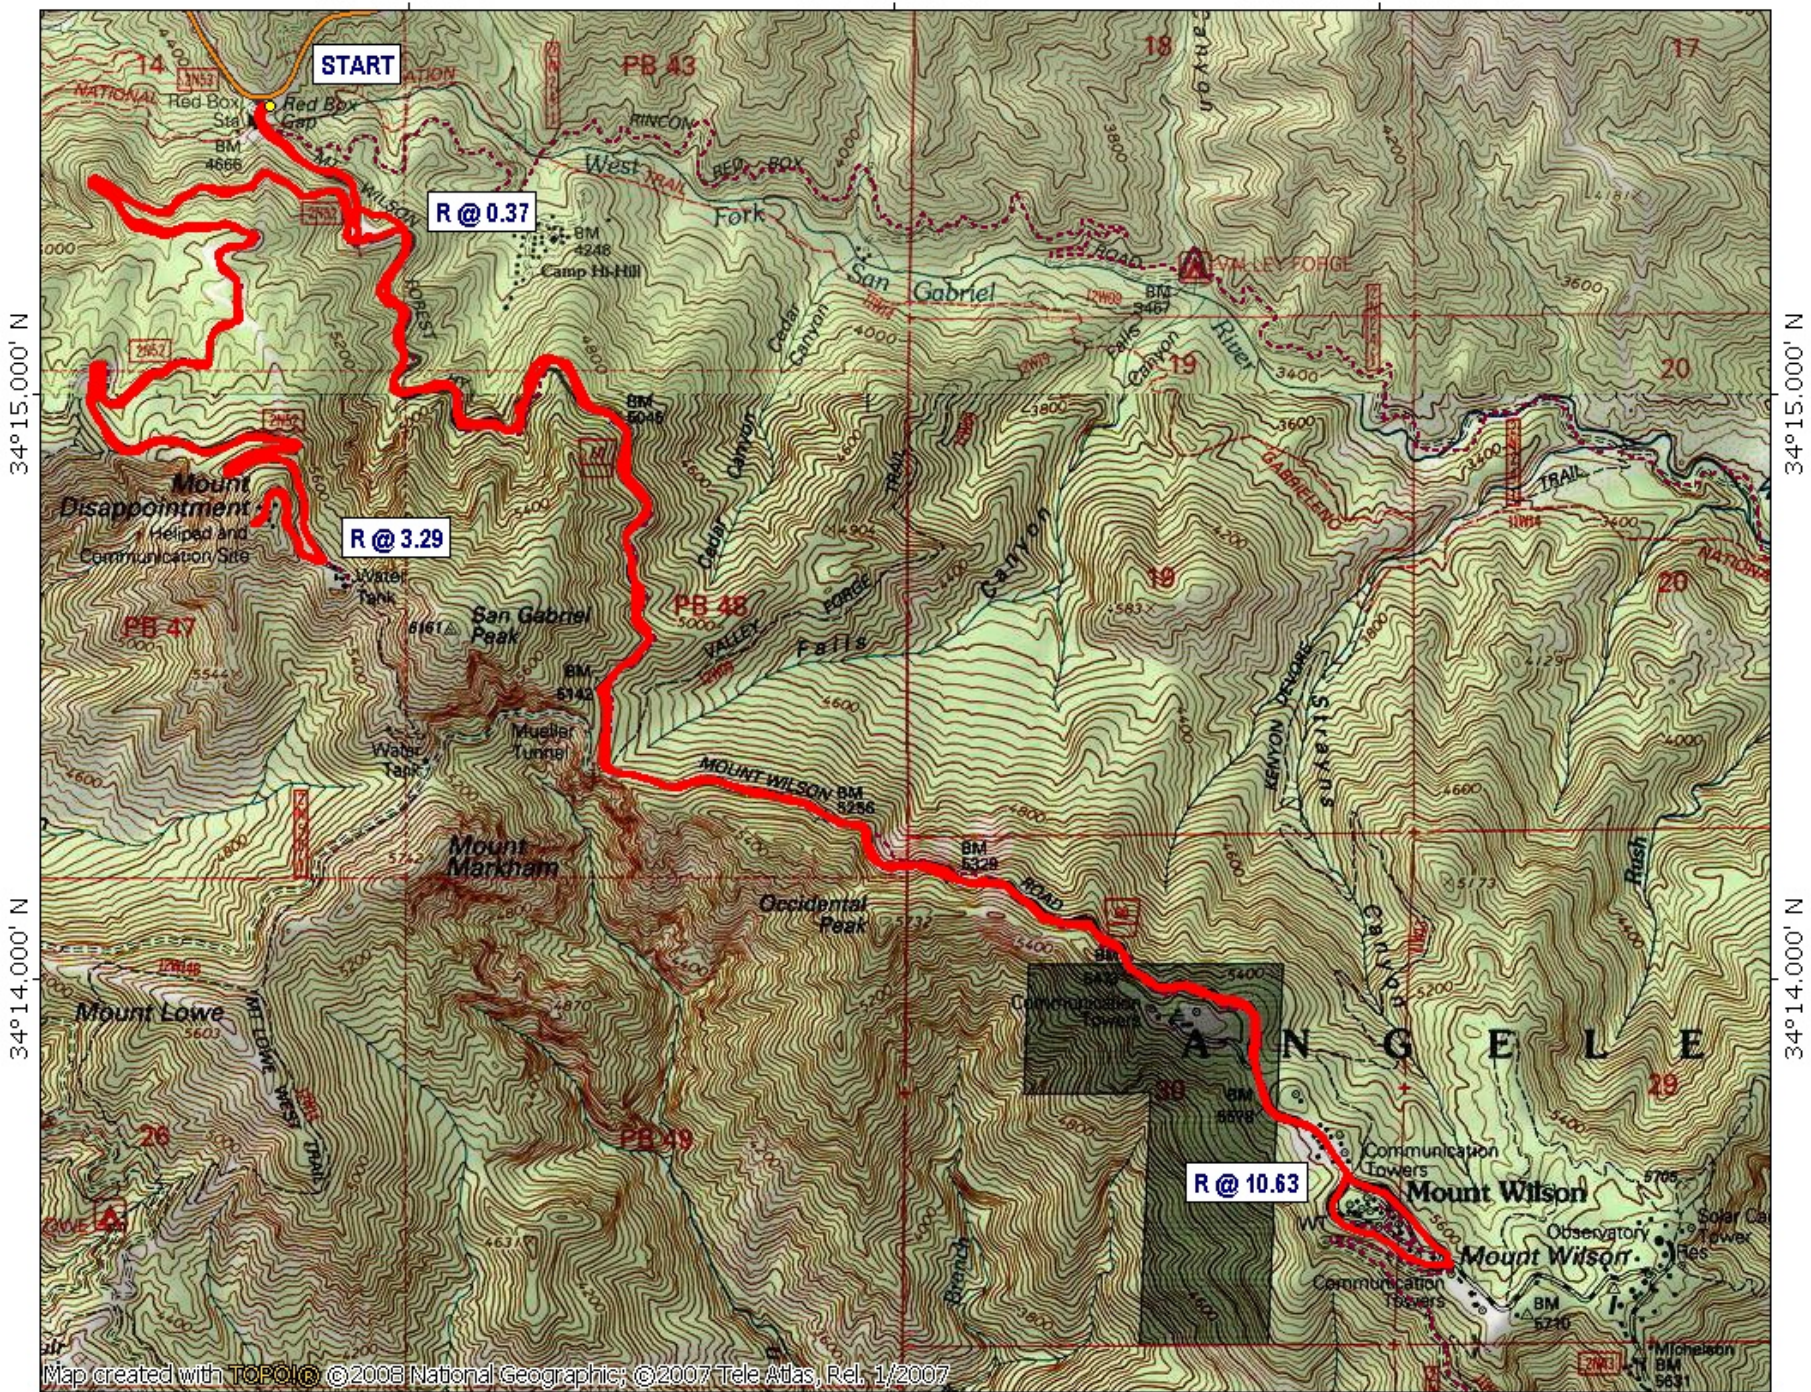

Mount Wilson Road

118°06.000' W

118°05.000' W

WGS84 118°04.000' W

34°15.000' N

34°14.000' N

34°15.000' N

34°14.000' N

118°06.000' W

118°05.000' W

WGS84 118°04.000' W

TN ↑ MN
13°
11/16/08

Map created with **TOPOL** © 2008 National Geographic; © 2007 Tele Atlas, Rel. 1/2007