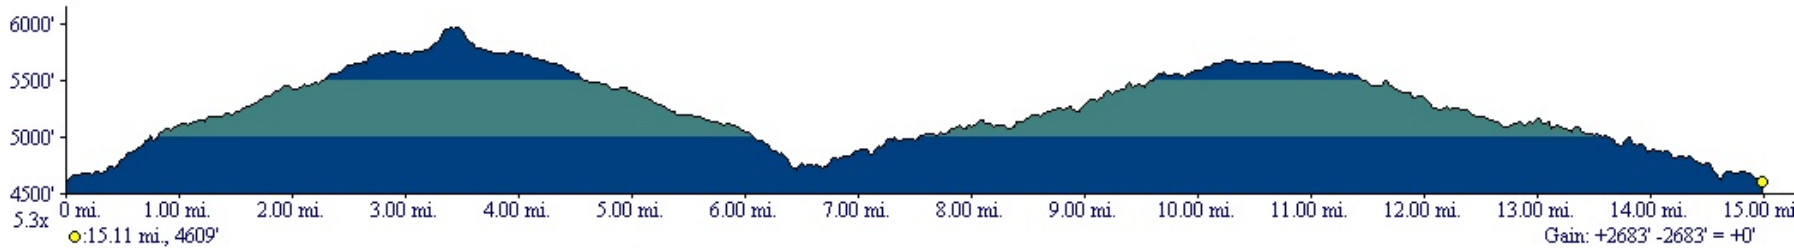

Mount Wilson Road

118°06.000' W

118°05.000' W

WGS84 118°04.000' W

34°15.000' N

34°14.000' N

34°15.000' N

34°14.000' N

118°06.000' W

118°05.000' W

WGS84 118°04.000' W

TN ↑ MN
13°
11/16/08

Map created with **TOPOL** © 2008 National Geographic; © 2007 Tele Atlas, Rel. 1/2007