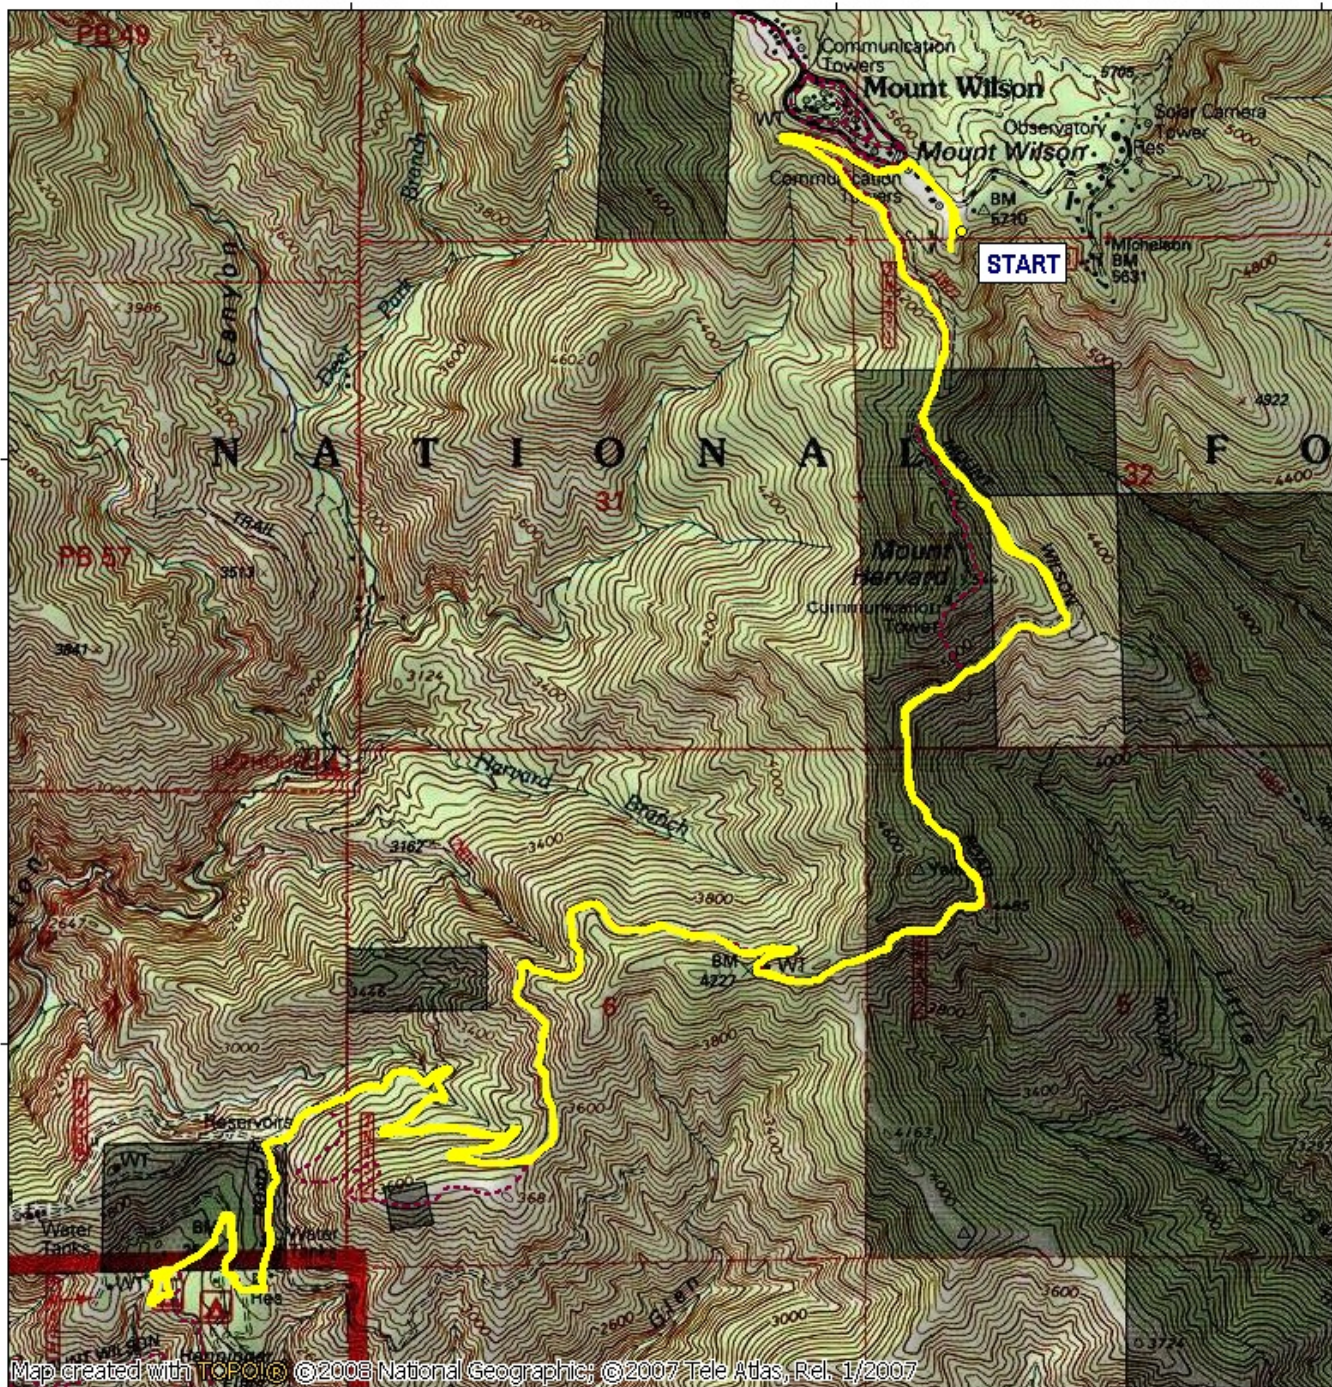

Mount Wilson Toll Road

118°05.000' W

118°04.000' W

WGS84 118°03.000' W

34°13.000' N

34°13.000' N

34°12.000' N

34°12.000' N

Map created with TOPO! © 2008 National Geographic; © 2007 Tele Atlas, Rel. 1/2007

118°05.000' W

118°04.000' W

WGS84 118°03.000' W

TN MN
13°
10/15/08