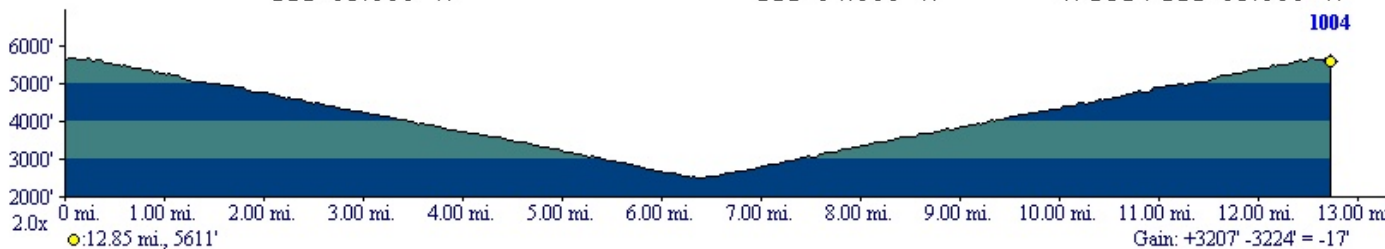

Mount Wilson Toll Road

118°05.000' W

118°04.000' W

WGS84 118°03.000' W

34°13.000' N

34°13.000' N

34°12.000' N

34°12.000' N

Map created with TOPO! © 2008 National Geographic; © 2007 Tele Atlas, Rel. 1/2007

118°05.000' W

118°04.000' W

WGS84 118°03.000' W

TN MN
13°
10/15/08