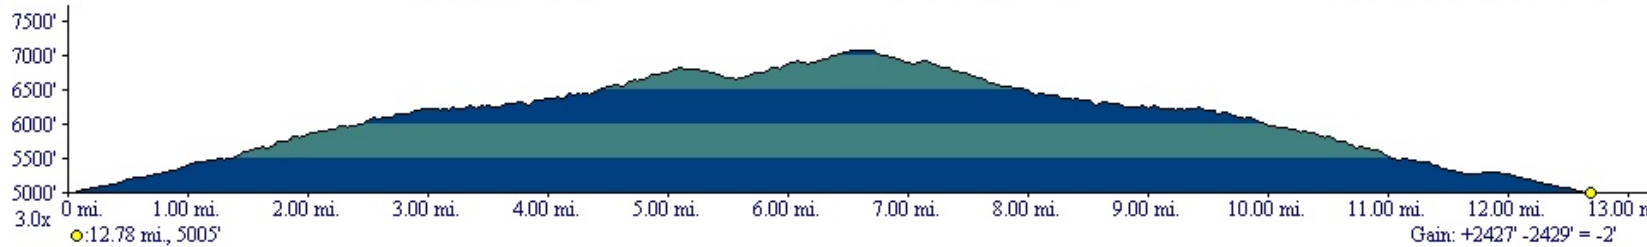

# Pacifico Mountain

118°04.000' W

118°03.000' W

WGS84 118°02.000' W

34°23.000' N

34°23.000' N

Map created with **TOPO!** ©2008 National Geographic; ©2007 Tele Atlas, Rel. 1/2007

118°04.000' W

118°03.000' W

WGS84 118°02.000' W

TN ↑ MN  
13°  
11/22/08