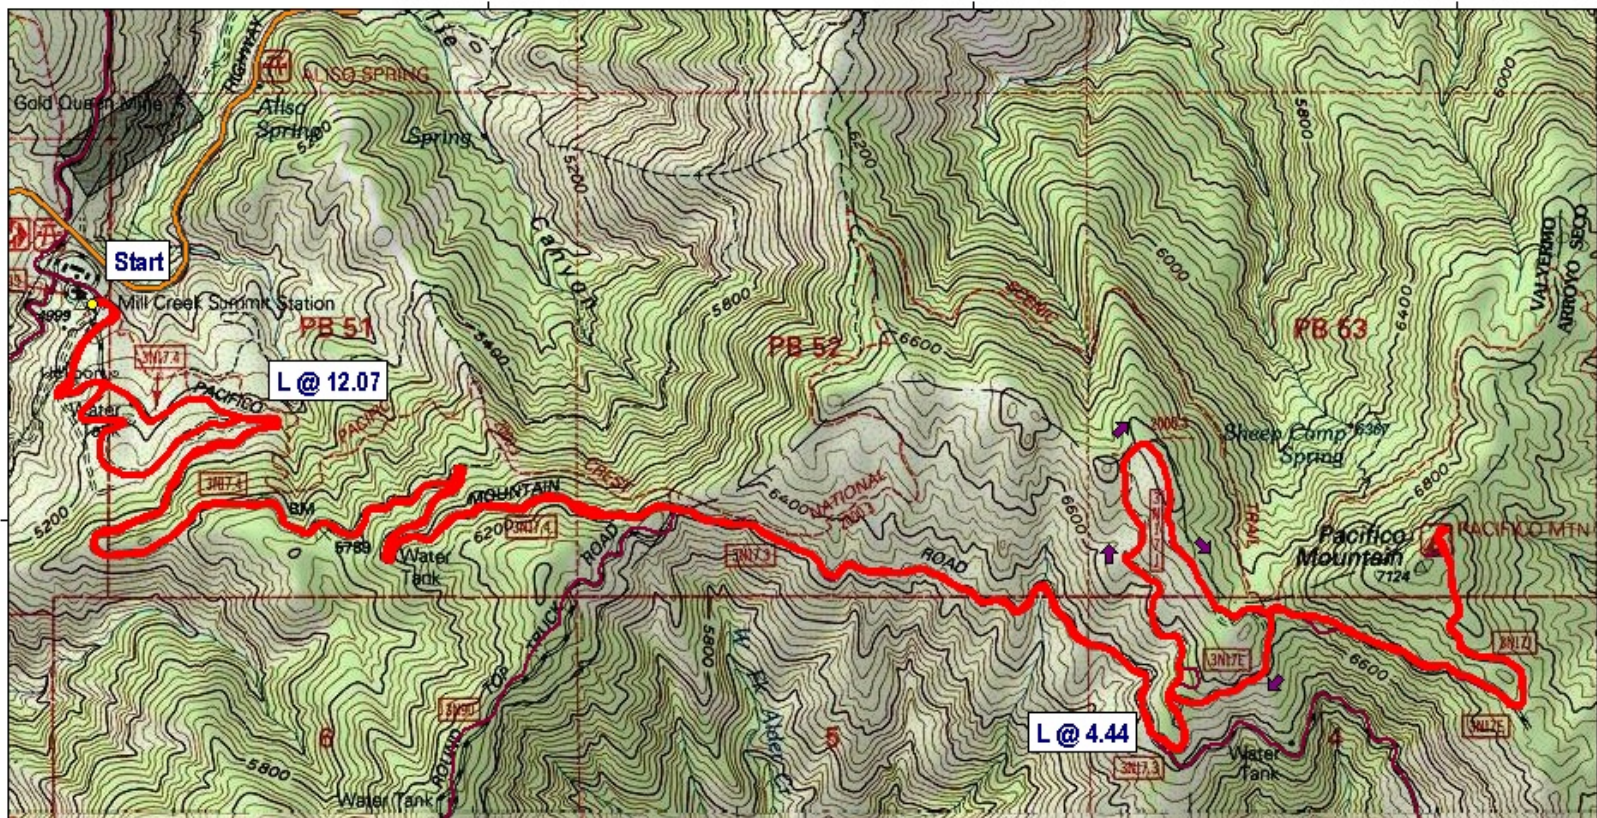

# Pacifico Mountain

118°04.000' W

118°03.000' W

WGS84 118°02.000' W

34°23.000' N

34°23.000' N

Map created with **TOPO!** ©2008 National Geographic; ©2007 Tele Atlas, Rel. 1/2007

118°04.000' W

118°03.000' W

WGS84 118°02.000' W

TN ↑ MN  
13°  
11/22/08