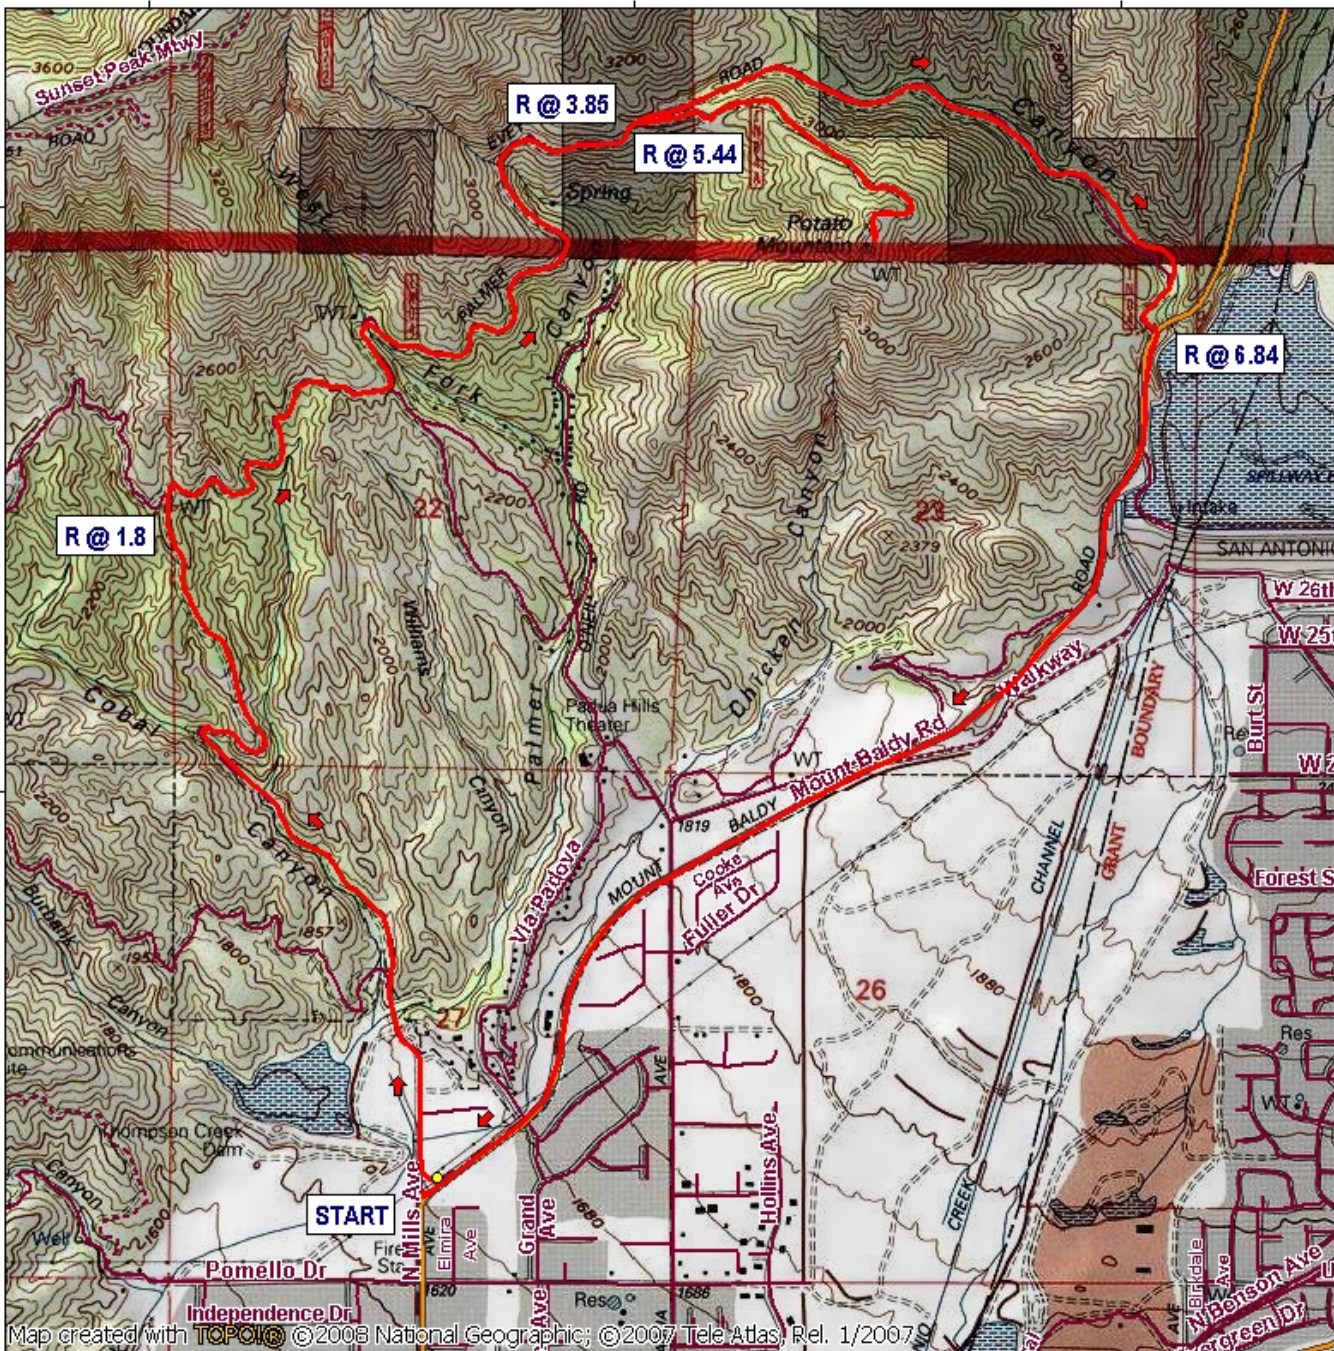

Potato Mountain

117°43.000' W

117°42.000' W

WGS84 117°41.000' W

34°10.000' N

34°10.000' N

34°09.000' N

34°09.000' N

Map created with **TOPOIC** © 2008 National Geographic; © 2007 Tele Atlas, Rel. 1/2007

117°43.000' W

117°42.000' W

WGS84 117°41.000' W

TN MN
13°
09/27/08