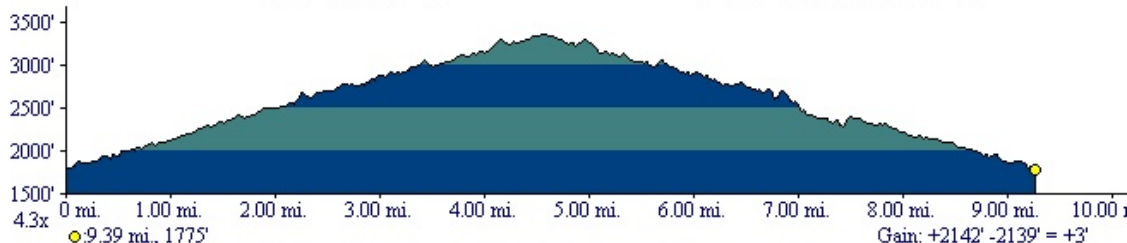

San Olene

118°02.000' W

WGS84 118°01.000' W

34°12.000' N

34°12.000' N

Map created with TOPOIC © 2008 National Geographic; © 2007 Tele Atlas, Rel. 1/2007

118°02.000' W

WGS84 118°01.000' W