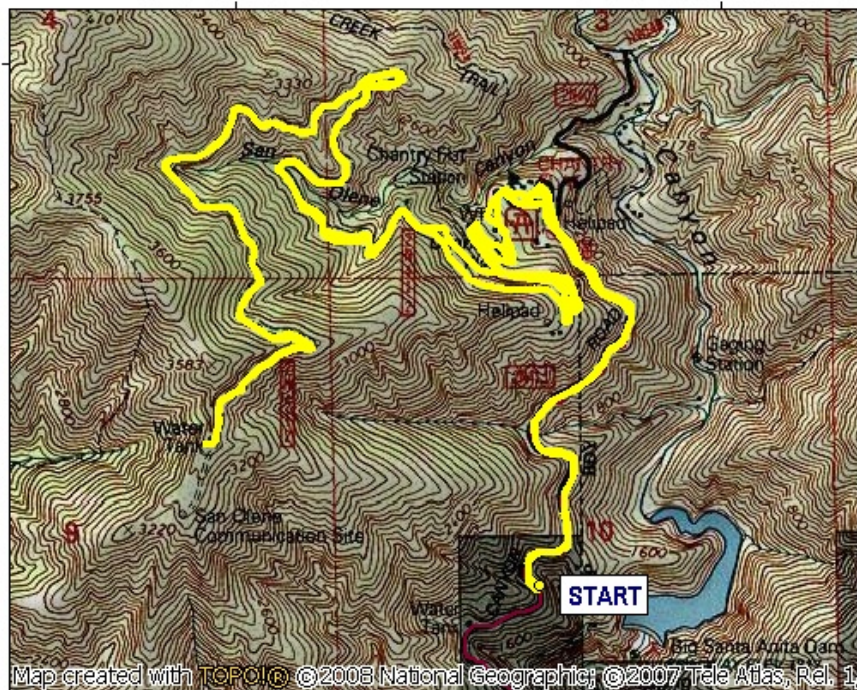

San Olene

118°02.000' W

WGS84 118°01.000' W

34°12.000' N

34°12.000' N

Map created with TOPOIC © 2008 National Geographic; © 2007 Tele Atlas, Rel. 1/2007

118°02.000' W

WGS84 118°01.000' W

 NATIONAL GEOGRAPHIC

09/25/08