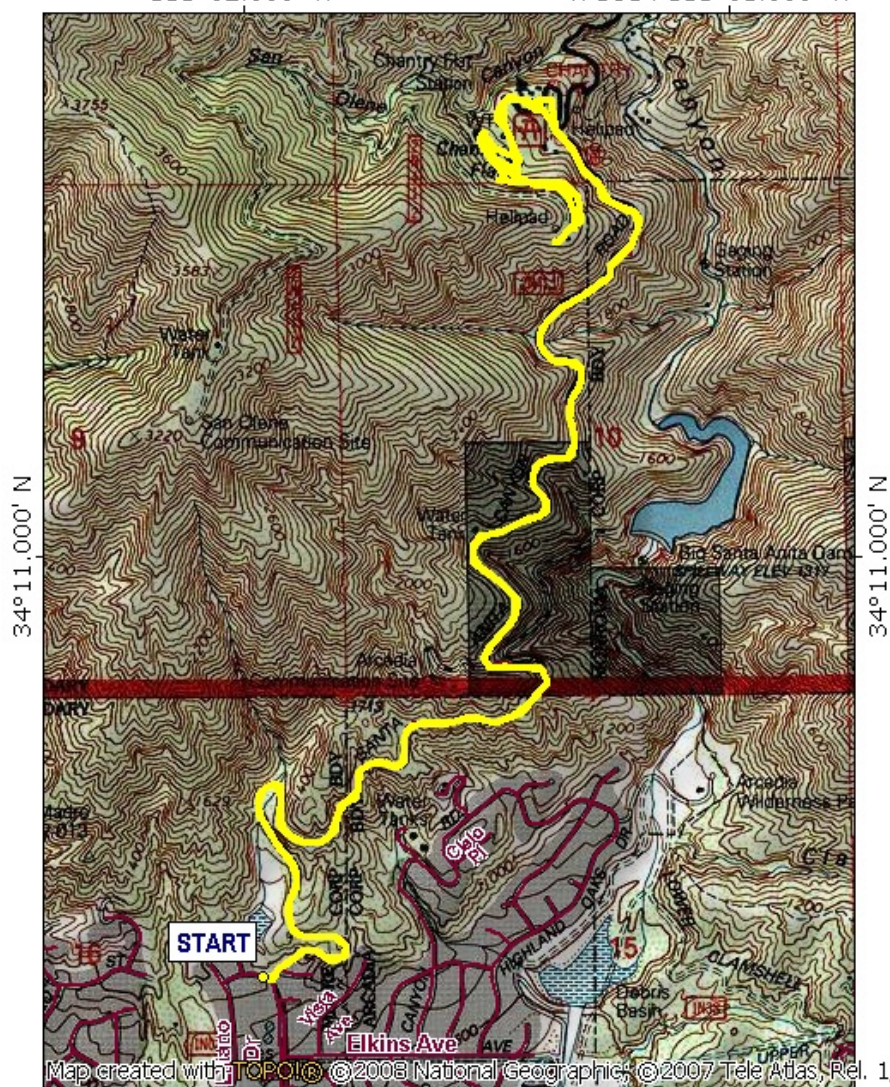

Santa Anita Canyon

118°02.000' W

WGS84 118°01.000' W

Map created with ©POI© ©2008 National Geographic; ©2007 Tele Atlas, Rel. 1/2007

118°02.000' W

WGS84 118°01.000' W