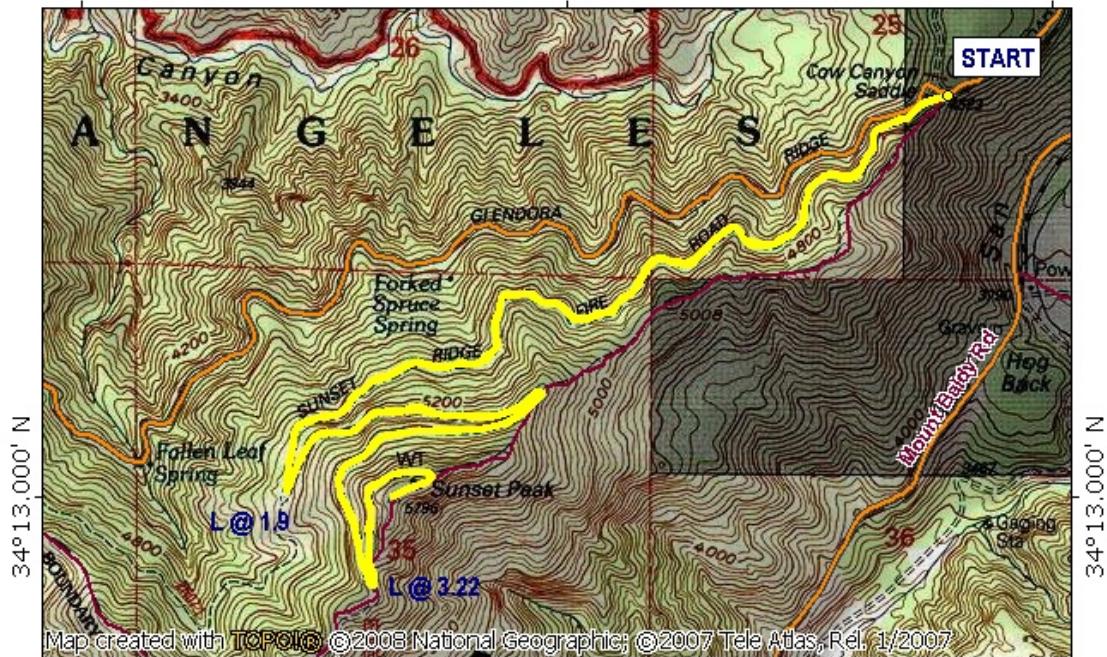

# Sunset Peak

117°42.000' W

117°41.000' W

WGS84 117°40.000' W

Map created with **TOPOGIC** ©2008 National Geographic; ©2007 Tele Atlas, Rel. 1/2007

117°42.000' W

117°41.000' W

WGS84 117°40.000' W

 **NATIONAL  
GEOGRAPHIC**